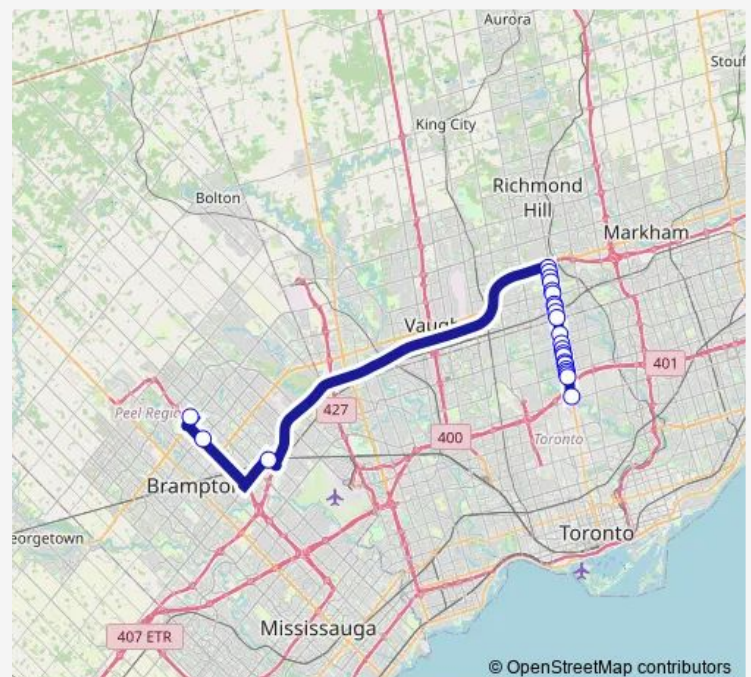

Yonge St. @ John St.

Yonge St. @ Clark Ave. W.

Yonge St. @ Glen Cameron Rd.

Yonge St. @ Meadowview Ave.

Yonge St. @ Steeles Ave. W.

Yonge St. @ Drewry Ave.

Yonge St. @ Finch Ave.

Yonge St. @ Kempford Blvd.

Yonge St. @ Churchill Ave.

Yonge St. @ Ellerslie Ave.

Yonge St. @ North York Blvd. (Mel Lastman Square)

Route schedule

Bramalea Bus Terminal — York Mills Bus Terminal

Monday 06:45-07:30

Tuesday 06:45-07:30

Wednesday —

Thursday 06:45-07:30

Friday 06:45-07:30

Saturday —

Sunday —

Route info

Direction: Bramalea Bus Terminal

Stops: 27

Trip Duration: 1 hour 10 min

32 — Brampton Trinity Common / North York

Yonge St. @ North York Blvd.

Yonge St. @ Elmhurst Ave.

Yonge St. @ Sheppard Ave.

Yonge St. @ Poyntz Ave.

Yonge St. @ Florence Ave.

York Mills Bus Terminal

Direction