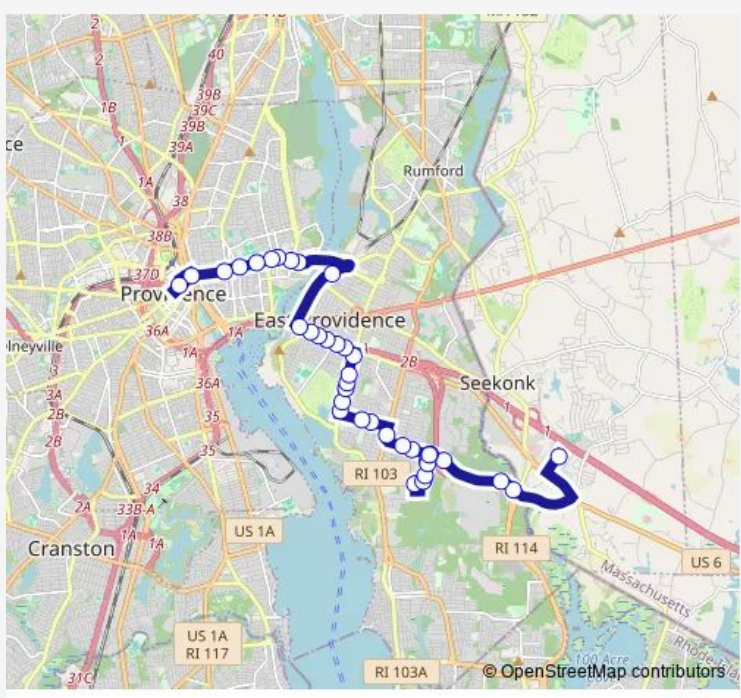

Bus 32 Wampanoag Mall/Seekonk Square

[Go to website](#)

Direction
 Seekonk Square Mall (Commerce Way) — Kennedy Plaza (Stop H)
 39 stops
[Open route schedule](#)

- Seekonk Square Mall (Commerce Way)
- 900 Wampanoag
- 610 Wampanoag
- Lifespan East Providence (Brown Medicine)
- Wampanoag opposite Tripps
- Tripps opposite Citizens Bank
- Tripps before Citizens
- Citizens Bank Operations Center (East Providence)
- Citizens before Tripps
- Tripps opposite Madeline
- 15 Tripps
- Tripps before Wampanoag
- Wampanoag before Pickett
- Wampanoag opposite Buckthorne
- Pawtucket opposite Vincent
- Martin before Brown
- Martin opposite Dodge
- South Broadway & Martin (before Jenks)
- Broadway before Lee
- S Broadway opposite Seth
- 1192 S Broadway

Route schedule
 Seekonk Square Mall (Commerce Way) — Kennedy Plaza (Stop H)

Monday	05:46-18:39
Tuesday	05:46-18:39
Wednesday	05:46-18:39
Thursday	05:46-18:39
Friday	05:46-18:39
Saturday	—
Sunday	—

Route info
 Direction: Seekonk Square Mall (Commerce Way)
 Stops: 39
 Trip Duration: 0 hour 36 min

Angell before Hope

Tunnel & Thayer (after Thayer)

Tunnel before S Main

Kennedy Plaza (Stop H)

Direction

Kennedy Plaza (Stop H) — Seekonk Square Mall (Commerce Way)

38 stops

[Open route schedule](#)

Wampanoag after Tripps

River after Mink

Seekonk Square Mall (Commerce Way)

32 Bus time schedules and route maps are available in an offline PDF at busmaps.com. Use the busmaps.com website to see live bus times, train schedule or subway schedule, and step-by-step directions for all public transit in Providence