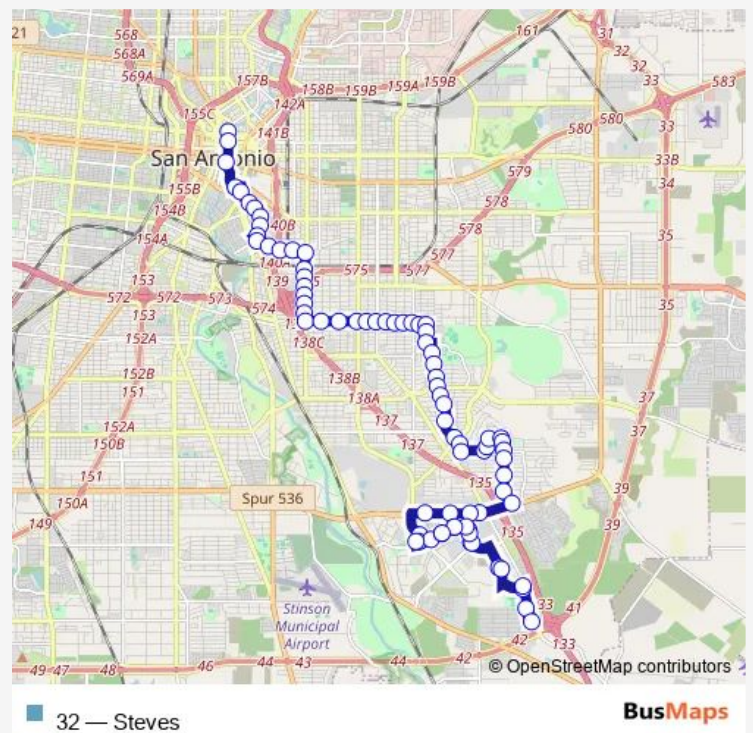

### Route schedule

**BROOKS TRANSIT CENTER — NAVARRO FAR SIDE OF BRIDGE**

Monday	03:42-21:40
Tuesday	03:42-21:40
Wednesday	03:42-21:40
Thursday	03:42-21:40
Friday	03:42-21:40
Saturday	04:16-21:40
Sunday	04:15-21:39

### Route info

Direction: BROOKS TRANSIT CENTER

Stops: 58

Trip Duration: 0 hour 44 min

Dollarhide & E. Southcross

Dollarhide & Glamis

Dollarhide & Kashmir

Skyridge & Glover

## Direction

ST. Mary'S Between Convent & Mart — BROOKS TRAN-  
SIT CENTER

76 stops

[Open route schedule](#)

ST. Mary'S Between Convent & Mart

ST. Mary'S & Travis

ST Marys Bet. Market & Villita

Cesar Chavez Blvd & S. Presa

## Route info

Direction: ST. Mary'S Between Convent & Mart

Stops: 76

Trip Duration: 1 hour 0 min

Steves & Gevers

Steves Opposite Mittman

Steves & Walters

Steves & Adele