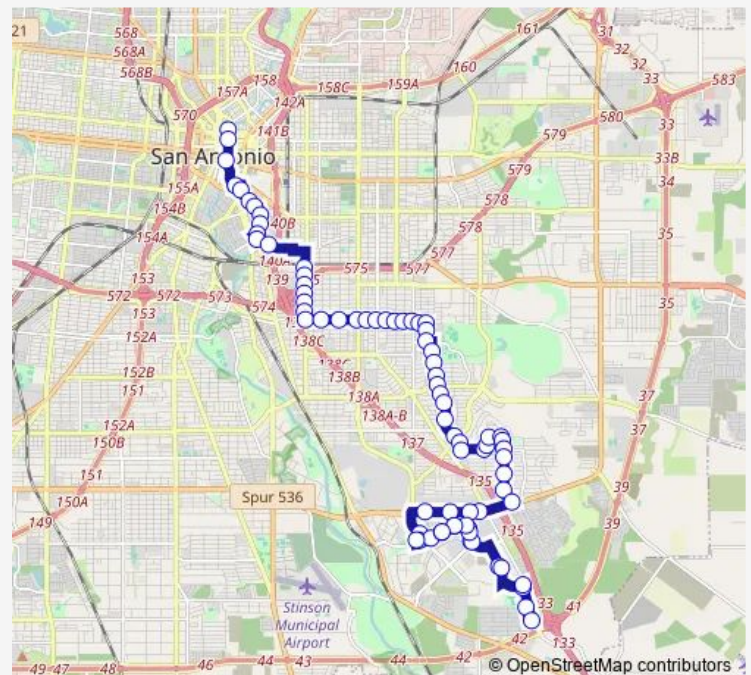

Direction

Brooks Transit Center — Navarro Farside OF Bridge

61 stops

[Open route schedule](#)

Brooks Transit Center

NEW Braunfels Between Sidney Brooks & SE Military

S.E. Military DR. Opposite Hanzi

S.E. Military Dr. opp. entrance to Brooks Shopping Center

Dollarhide & E. Southcross

Route schedule

Brooks Transit Center — Navarro Farside OF Bridge

Monday 03:42-21:40

Tuesday 03:42-21:40

Wednesday 03:42-21:40

Thursday 03:42-21:40

Friday 03:42-21:40

Saturday 04:16-21:40

Sunday 04:15-21:39

Route info

Direction: Brooks Transit Center

Stops: 61

Trip Duration: 0 hour 47 min

Dollarhide & Glamis

Dollarhide & Kashmir

Friday 04:10-21:57

Saturday 04:07-21:25

Sunday 04:08-21:32

Route info

Direction: ST. Mary'S Between Convent & Mart

Stops: 78

Trip Duration: 1 hour 7 min

Steves & S. NEW Braunfels