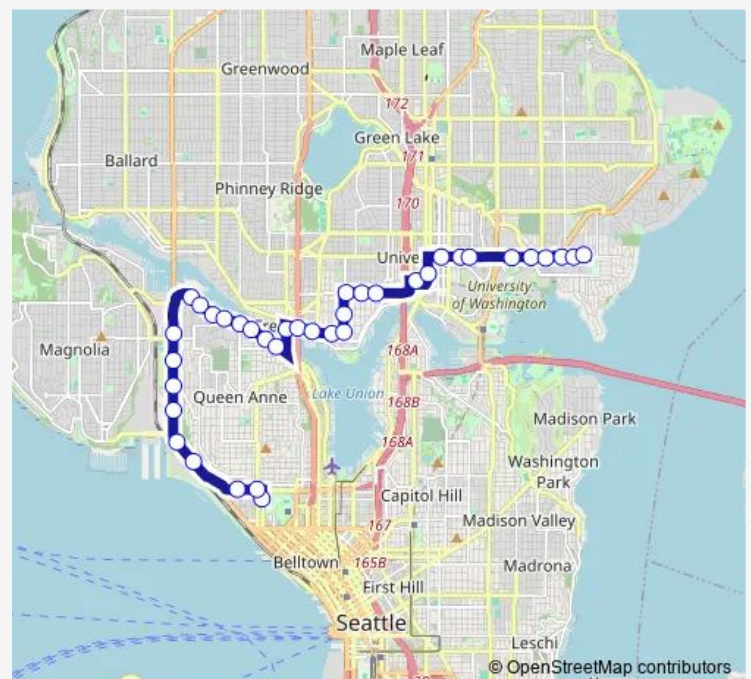

Bus 32

[Go to website](#)

Direction

Republican St & 1st Ave N — NE 45th St & 45th Ave Ne

37 stops

[Open route schedule](#)

Republican St & 1st Ave N

Mercer St & Queen Anne Ave N

N 35th St & Troll Ave N

N 35th St & Woodland Park Ave N

N 35th St & Carr Pl N

Route schedule

Republican St & 1st Ave N — NE 45th St & 45th Ave Ne

Monday 05:32-01:05⁺¹

Tuesday 05:32-01:05⁺¹

Wednesday —

Thursday 05:32-01:05⁺¹

Friday 05:32-01:05⁺¹

Saturday 06:04-23:34

Sunday 06:04-23:35

Route info

Direction: Republican St & 1st Ave N

Stops: 37

Trip Duration: 0 hour 39 min

Wallingford Ave N & N 35th St

Wallingford Ave N & N 37th St

N 40th St & Wallingford Ave N

N 40th St & Bagley Ave N

N 40th St & Eastern Ave N

NE 42nd St & 8th Ave Ne

11th Ave NE & NE 42nd St

U District Station - Bay 3