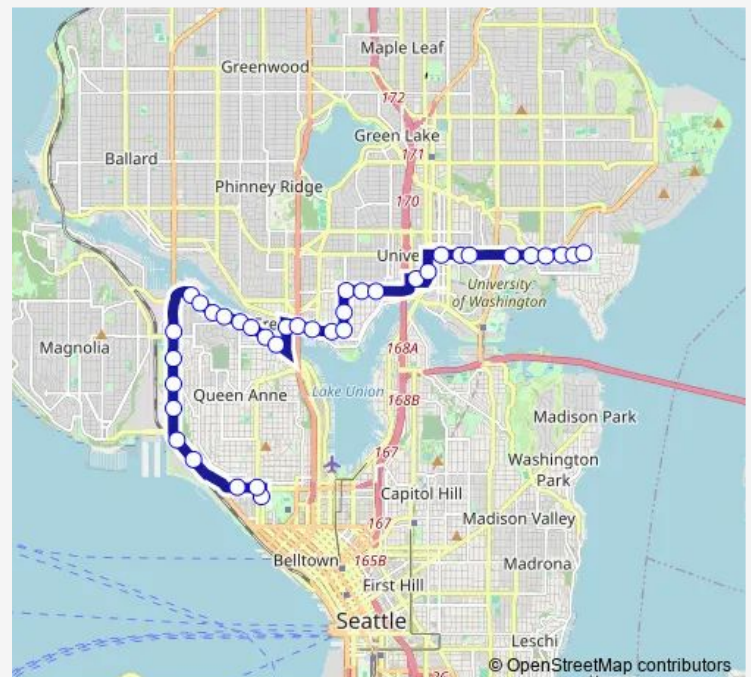

### Direction

1st Ave N & Republican St — NE 45th St & 45th Ave Ne

37 stops

[Open route schedule](#)

1st Ave N & Republican St

Mercer St & Queen Anne Ave N

W Mercer St & 3rd Ave W

Elliott Ave W & W Prospect St

### Route schedule

1st Ave N & Republican St — NE 45th St & 45th Ave Ne

Monday 05:32-01:05<sup>+1</sup>

Tuesday 05:32-01:05<sup>+1</sup>

Wednesday —

Thursday 05:32-01:05<sup>+1</sup>

Friday 05:32-01:05<sup>+1</sup>

### Route info

Direction: 1st Ave N & Republican St

Stops: 37

Trip Duration: 0 hour 30 min

Wallingford Ave N & N 35th St

Wallingford Ave N & N 37th St

N 40th St & Wallingford Ave N

N 40th St & Bagley Ave N

## Route info

Direction: NE 45th St & 45th Ave Ne

Stops: 40

Trip Duration: 0 hour 45 min

Nickerson St & Warren Ave N

Nickerson St & Cremona St

W Nickerson St & 3rd Ave W

W Nickerson St & 6th Ave W