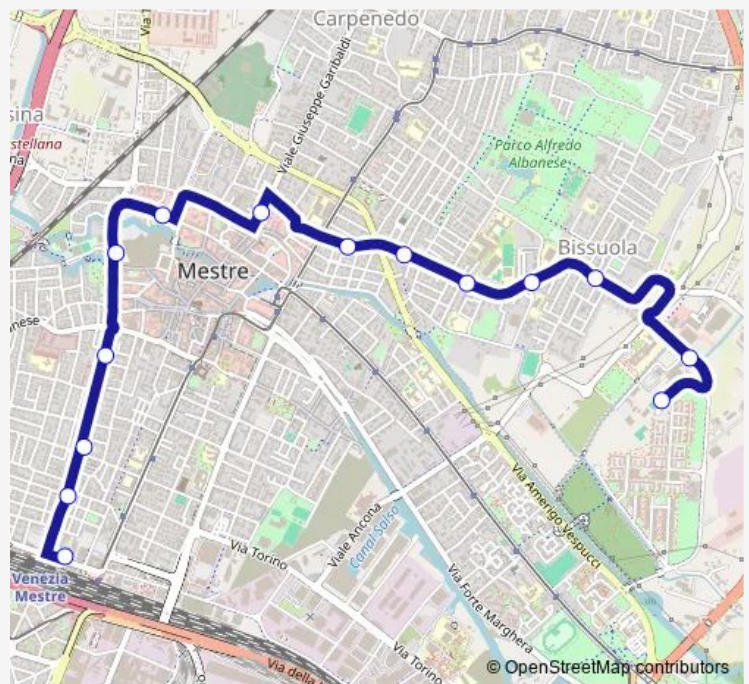

Circonvallazione Olimpia

Einaudi Castelvechio

Garibaldi Municipio

Bissuola Colombo

Bissuola Pisani

Bissuola Cadorna

Bissuola Tevere

Bissuola Esiodo

Pertini Foscari

Camporese Gritti

Route schedule

Stazione Mestre FS C4 — Camporese Gritti

Monday 07:30-07:40

Tuesday 07:30-07:40

Wednesday 07:30-07:40

Thursday 07:30-07:40

Friday 07:30-07:40

Saturday 07:30-07:40

Sunday —

Route info

Direction: Stazione Mestre FS C4

Stops: 14

Trip Duration: 0 hour 13 min

32 Bus time schedules and route maps are available in an offline PDF at [busmaps.com](https://busmaps.com). Use the [busmaps.com](https://busmaps.com) website to see live bus times, train schedule or subway schedule, and step-by-step directions for all public transit in Venice