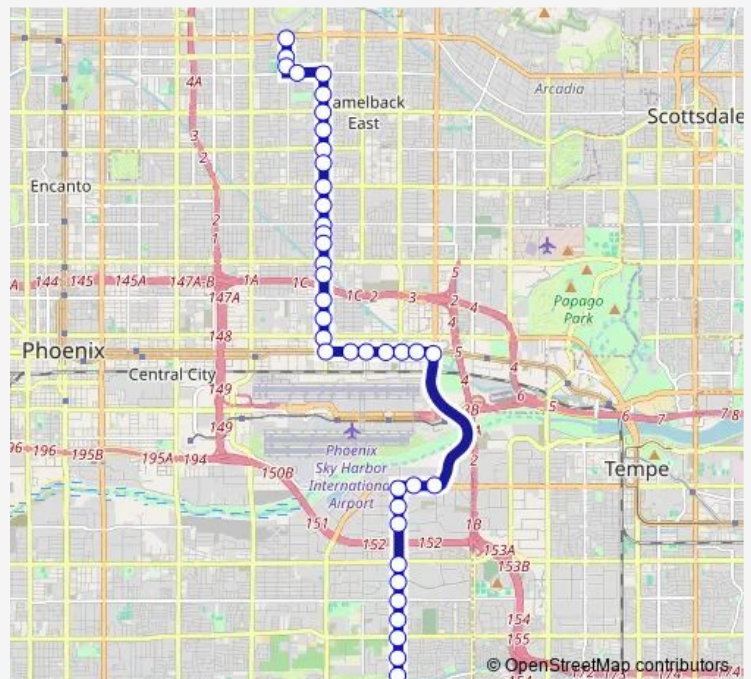

Washington St & 34th St

32nd St & Washington St

32nd St & Van Buren St

Route schedule

40th St & Baseline Rd — 28th St & Camelback Rd

Monday 14:36-23:06

Tuesday 14:36-23:06

Wednesday 05:17-23:17

Thursday 14:36-23:06

Friday 14:36-23:06

Saturday 05:17-23:17

Sunday 05:17-23:17

Route info

Direction: 40th St & Baseline Rd

Stops: 39

Trip Duration: 0 hour 39 min

32 — 32nd St/40th St

32nd St & Fillmore St

32nd St & Roosevelt St

32nd St & Belleview St

32nd St & Mcdowell Rd

32nd St & Palm Ln

32nd St & Oak St

32nd St & Yale St

Friday 04:06-22:06

Saturday —

Sunday —

Route info

Direction: 40th St & Baseline Rd

Stops: 39

Trip Duration: 0 hour 40 min

32nd St & Palm Ln