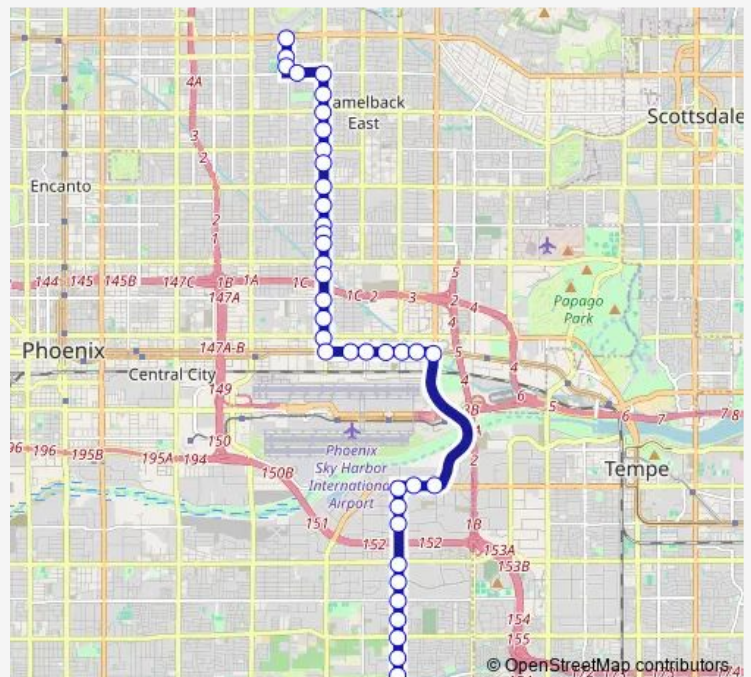

32nd St & Van Buren St

### Route schedule

40th St & Baseline Rd — 28th St & Camelback Rd

Monday 14:36-23:06

Tuesday 14:36-23:06

Wednesday 14:36-23:06

Thursday 14:36-23:06

Friday 14:36-23:06

Saturday 05:17-23:17

### Route info

Direction: 40th St & Baseline Rd

Stops: 39

Trip Duration: 0 hour 35 min

32 — 32nd St/40th St

32nd St & Fillmore St

32nd St & Roosevelt St

32nd St & Belleview St

## Route info

Direction: 40th St &amp; Baseline Rd

Stops: 39

Trip Duration: 0 hour 39 min

32nd St & Palm Ln

32nd St & Oak St

32nd St & Yale St

32nd St & Thomas Rd