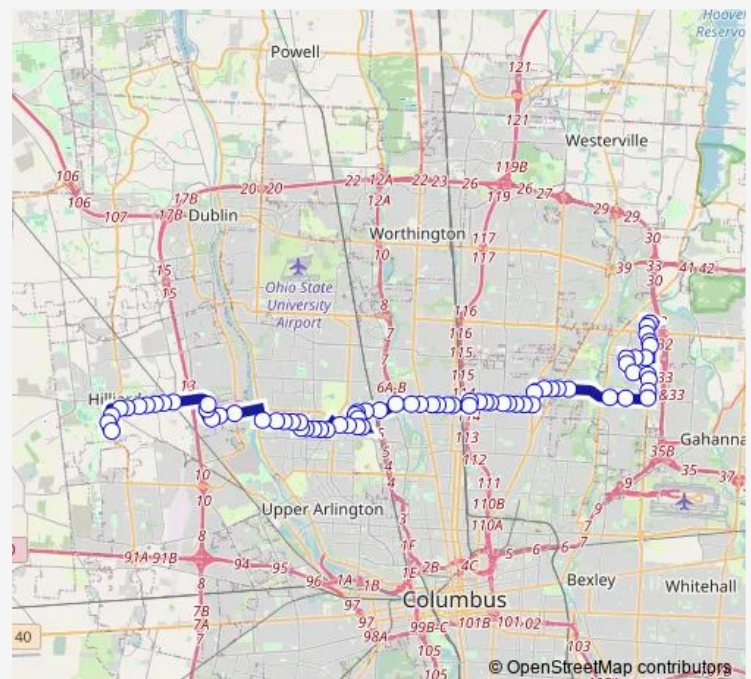

Innis RD & US Postal Service

Innis RD & Derbyshire Dr

Cleveland AVE & HUY Rd

Route schedule

Easton Terminal BAY 6 — Heritage Club DR & Main St

Monday 04:53-22:52

Tuesday 04:53-22:52

Wednesday 04:53-22:52

Thursday 04:53-22:52

Friday 04:53-22:52

Saturday 04:53-21:51

Sunday 04:53-21:51

Route info

Direction: Easton Terminal BAY 6

Stops: 72

Trip Duration: 1 hour 1 min

32 — N Broadway

Cleveland AVE & Oakland Park Ave

Oakland Park AVE & Oaklawn St

Oakland Park AVE & Norwood St

Oakland Park AVE & Ontario St

Oakland Park AVE & Karl Rd

Oakland Park AVE & Atwood Terrace

Oakland Park AVE & Hiawatha St

Friday 05:18-23:18

Saturday 05:18-21:17

Sunday 05:18-21:17

Route info

Direction: Heritage Club DR & Main St

Stops: 71

Trip Duration: 1 hour 1 min

3120 Tremont Rd