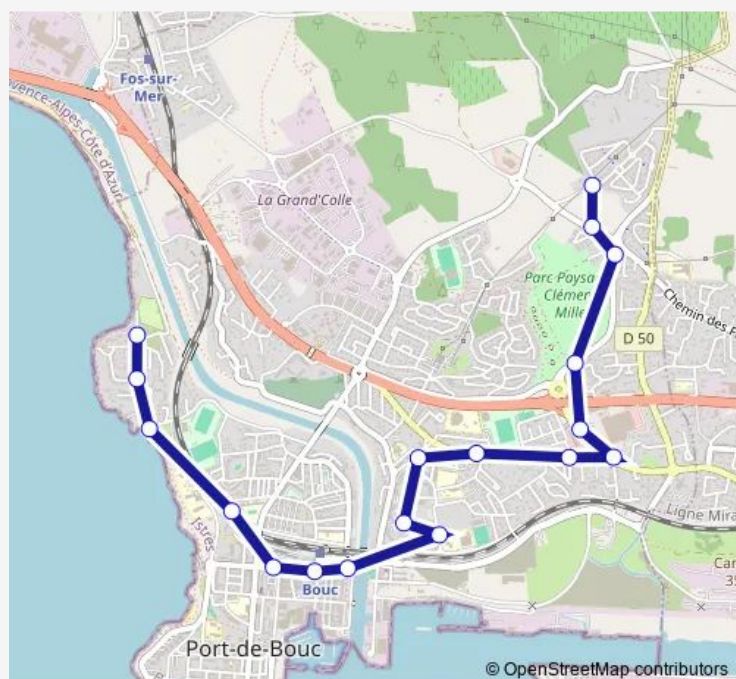

### Route schedule

Jardins Louis — Bottai

Monday 07:28-18:50

Tuesday 07:28-18:50

Wednesday 07:28-18:50

Thursday 07:28-18:50

Friday 07:28-18:50

Saturday 07:28-18:50

### Route info

Direction: Jardins Louis

Stops: 16

Trip Duration: 0 hour 24 min

32 — Bottai - Jardins de Louis

BusMaps