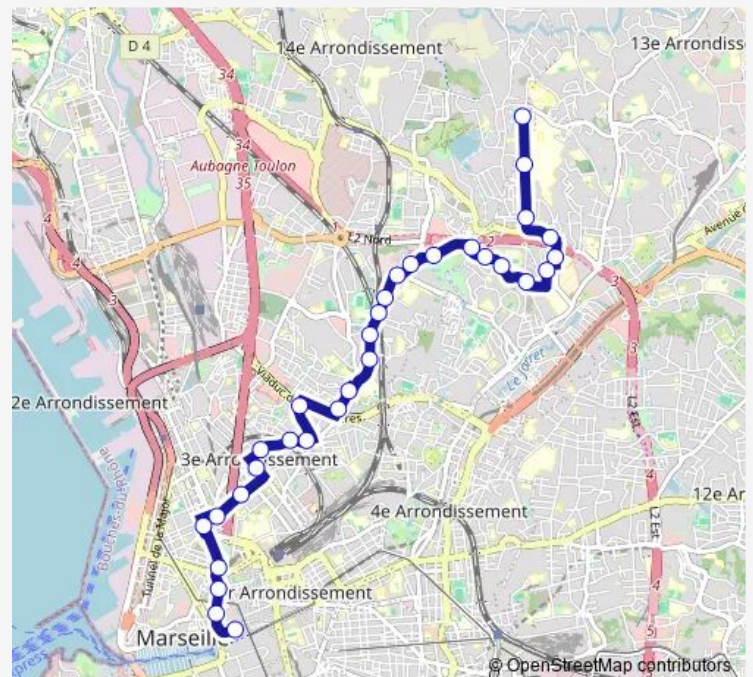

Thursday 05:45-21:10

Friday 05:45-21:10

Saturday 05:45-21:10

Sunday 06:45-20:45

Route info

Direction: Canebière Bourse

Stops: 32

Trip Duration: 0 hour 41 min

Les Oliviers

Les Lilas

St Jérôme Faculté

St Jérôme IUT

Direction

St Jérôme lut — Canebière Bourse

31 stops

[Open route schedule](#)

Saturday 05:02-21:30

Sunday 06:00-20:10

Route info

Direction: St Jérôme lut

Stops: 31

Trip Duration: 0 hour 43 min

Place de Strasbourg

Paris Forbin