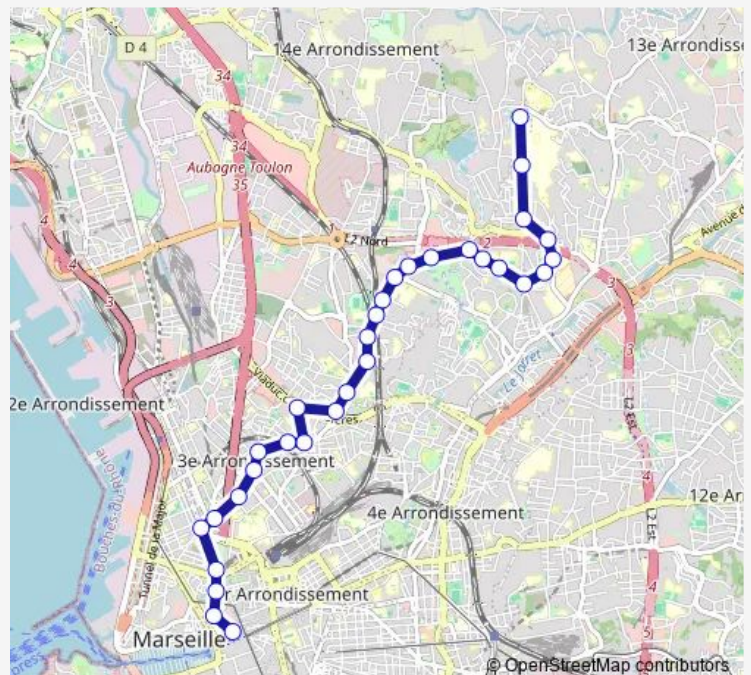

Thursday 05:02-21:30

Friday 05:02-21:30

Saturday 05:02-21:30

Sunday 05:02-21:30

Route info

Direction: St Jérôme lut

Stops: 31

Trip Duration: 0 hour 32 min

Sunday 05:45-21:10

Route info

Direction: Canebière Bourse

Stops: 32

Trip Duration: 0 hour 41 min

Les Cèdres

Les Lauriers

Stade de Malpassé