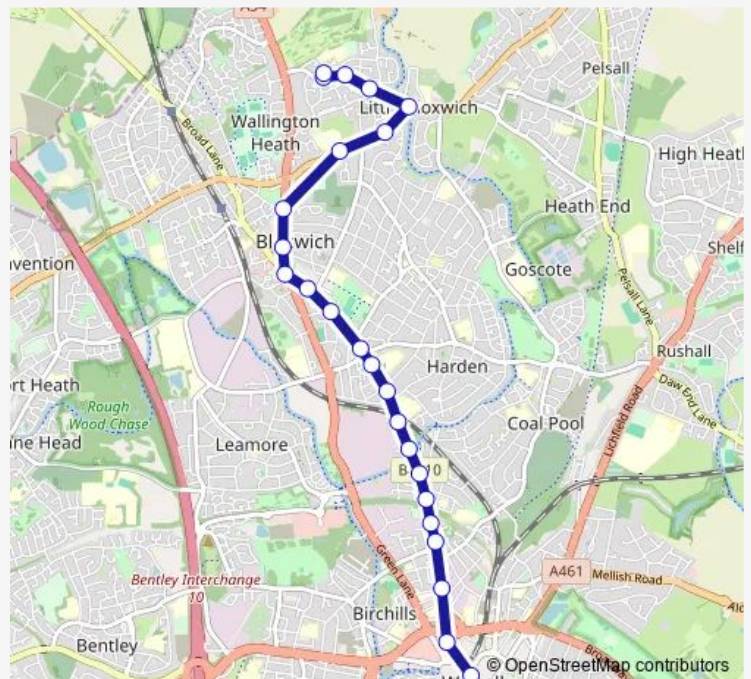

Stoney Lane

Lichfield Rd

Millfield Avenue

Field Rd

Walsall Academy

High St

Victoria Ave

Route schedule

Route info

Direction: Lower Farm

Stops: 9

Trip Duration: 0 hour 5 min

32 — Walsall - Lower Farm via Bloxwich

Direction

Victoria Ave — Lower Farm

8 stops

[Open route schedule](#)

Victoria Ave

Field Rd

Millfield Avenue

Lichfield Rd

Stoney Lane

Belper Rd

Lower Farm

24 stops

[Open route schedule](#)

Walsall Bus Station

The Prince

Ryecroft St

Wiltshire Close

Northcote St

Derby St