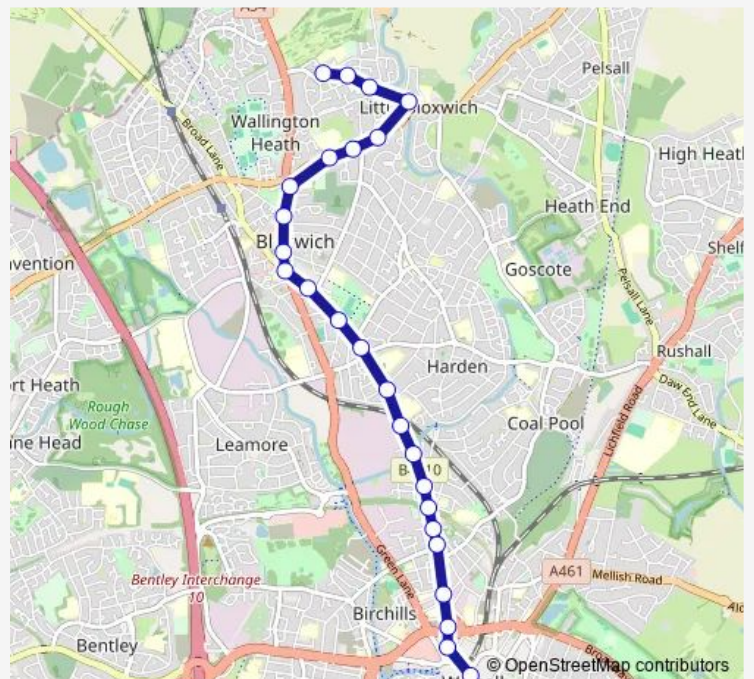

Stoney Lane

Lichfield Rd

Millfield Avenue

Field Rd

Walsall Academy

High St

Victoria Ave

Route schedule

Route info

Direction: Lower Farm

Stops: 9

Trip Duration: 0 hour 5 min

32 — Walsall - Lower Farm via Bloxwich

Direction

Victoria Ave — Lower Farm

8 stops

[Open route schedule](#)

Victoria Ave

Field Rd

Millfield Avenue

Lichfield Rd

Stoney Lane

Belper Rd

Lower Farm

24 stops

[Open route schedule](#)

Walsall Bus Station

The Prince

Ryecroft St

Wiltshire Close

Northcote St

Derby St