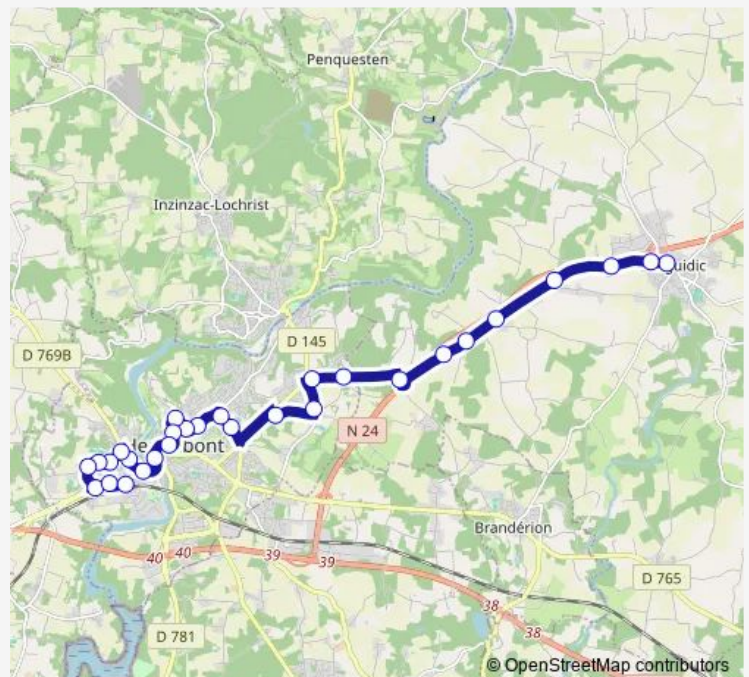

Thursday 08:14-19:02

Friday 08:14-19:02

Saturday 07:30-18:29

Sunday 11:00-18:20

Route info

Direction: Gare SnCF

Stops: 26

Trip Duration: 0 hour 28 min

Pont Er Pach

Mané Golem

Croix Kerlavarec

Le Marégo

Place Guillaume

Direction

Place Guillaume — Gare SnCF

29 stops

[Open route schedule](#)

Place Guillaume

Le Marégo

Croix Kerlavarec

Mané Golern

Pont Er Pach

Kervers

Kerblayo

Friday 07:26-19:42

Saturday 06:49-19:03

Sunday 10:25-17:45

Route info

Direction: Place Guillaume

Stops: 29

Trip Duration: 0 hour 30 min

Kerlois