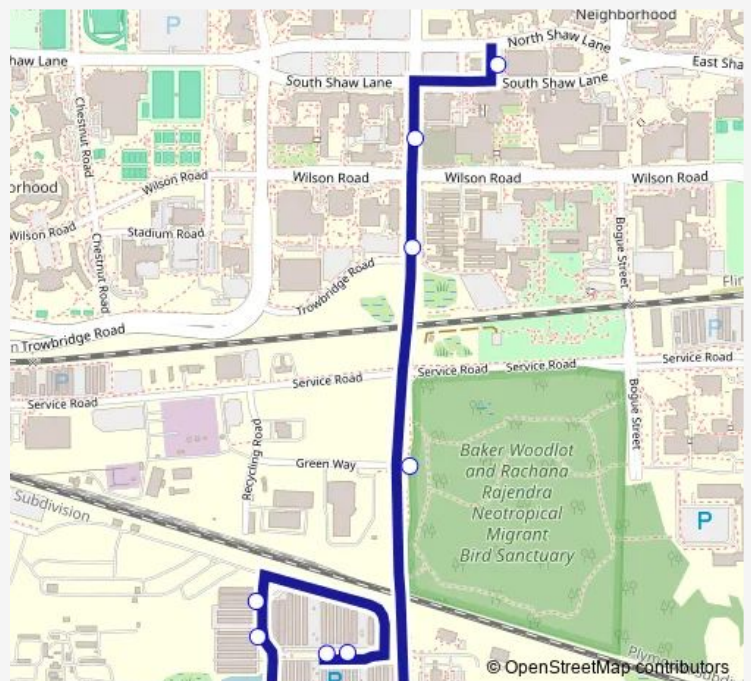

Commuter Lot 89-3

Route schedule

Ramp 1 Bay 1 — Commuter Lot 89-3

| | |
|-----------|-------------|
| Monday | 16:00-19:00 |
| Tuesday | 07:45-18:45 |
| Wednesday | 07:00-19:00 |
| Thursday | 07:15-14:15 |
| Friday | 09:00-18:45 |
| Saturday | — |
| Sunday | — |

Route info

Direction: Ramp 1 Bay 1

Stops: 11

Trip Duration: 0 hour 14 min

32 — Comm LOT- Snyder Hall - Clin Center

Direction

Commuter Lot 89-3 — Ramp 1 Bay 1

8 stops

Saturday —

Sunday —

Route info

Direction: Commuter Lot 89-3

Stops: 8

Trip Duration: 0 hour 10 min

Direction

Ramp 1 Bay 1 — Commuter Lot 89-3

Route info

Direction: Ramp 1 Bay 1

Stops: 11

Trip Duration: 0 hour 14 min

Direction

Commuter Lot 89-3 — Ramp 1 Bay 1

8 stops

[Open route schedule](#)