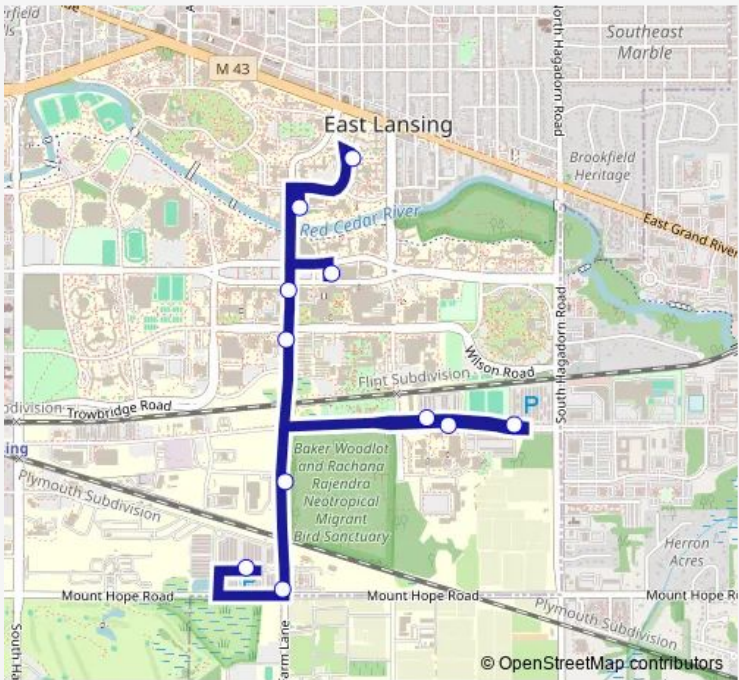

**Bus 32 Comm LOT- Snyder Hall - Clin Center**

[Go to website](#)

**Direction**  
 Ramp 1 Bay 6 — Commuter Lot 89-3  
 11 stops  
[Open route schedule](#)

- Ramp 1 Bay 6
- NBD - Fairchild Aud.
- NBD Physics before Dormitory Rd
- SBD Farm past S Shaw
- SBD Farm past Wilson
- EBD Service Road at Clinical Center
- WBD Service Road at Lot 91
- Lot 92 - MSU Clinical Center
- SBD Farm Lane past Green Way Drive
- SBD Farm before Mt Hope
- Commuter Lot 89-3

Route schedule  
 Ramp 1 Bay 6 — Commuter Lot 89-3

Monday	07:00-19:00
Tuesday	07:00-18:30
Wednesday	07:00-19:00
Thursday	07:30-19:00
Friday	07:00-19:00
Saturday	—
Sunday	—

Route info  
 Direction: Ramp 1 Bay 6  
 Stops: 11  
 Trip Duration: 0 hour 14 min

## Route info

Direction: Commuter Lot 89-3

Stops: 8

Trip Duration: 0 hour 10 min

## Route info

Direction: Ramp 1 Bay 6

Stops: 11

Trip Duration: 0 hour 14 min

32 Bus time schedules and route maps are available in an offline PDF at [busmaps.com](http://busmaps.com). Use the [busmaps.com](http://busmaps.com) website to see live bus times, train schedule or subway schedule, and step-by-step directions for all public transit in Lansing