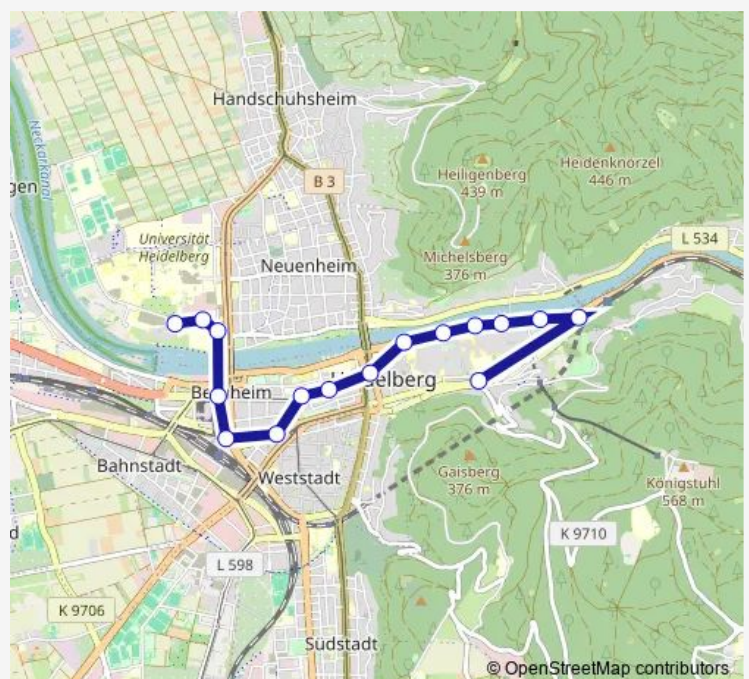

Jahnstraße

Betriebshof

HD Hauptbahnhof

Stadtwerke

Campus Bergheim

Altes Hallenbad

Bismarckplatz

St. Vincentius-Krankenhaus

Stadthalle

Marstallstraße

Alte Brücke

Neckarmünzplatz

Herrenmühle

Peterskirche

Route schedule

Campus Im Neuenheimer Feld — Peterskirche

Monday 05:49-15:39

Tuesday —

Wednesday —

Thursday —

Friday —

Saturday —

Sunday —

Route info

Direction: Campus Im Neuenheimer Feld

Stops: 16

Trip Duration: 0 hour 26 min

32 Bus time schedules and route maps are available in an offline PDF at busmaps.com. Use the busmaps.com website to see live bus times, train schedule or subway schedule, and step-by-step directions for all public transit in Heidelberg