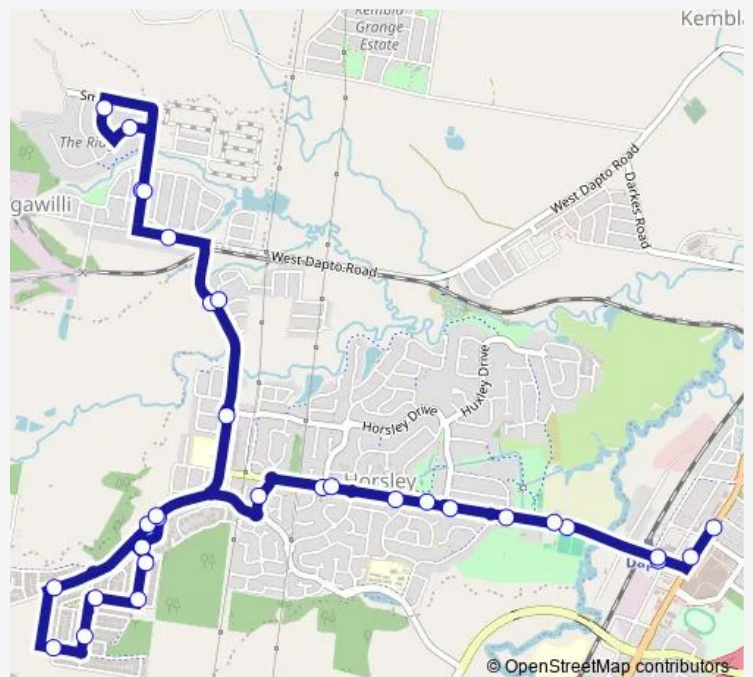

Siltstone Av At Morson Av

Morson Av At Brooks Reach Rd

Brooks Reach Rd At Hobbs St

Wholahan Av At Bunya St

Bong Bong Rd Opp Mckelly St

Bong Bong Rd Opp Mallon Av

Bong Bong Rd Opp Mallon Av

Shone Av Before Horsley Dr

Shone Av Before West Dapto Rd

Wongawilli Rd After Shone Av

Smiths Lane After Godson Way

Route schedule

Princes Hwy Before Baan Baan St — Princes Hwy Opp Dapto Mall

Monday	06:38-21:12
Tuesday	06:38-21:12
Wednesday	06:38-21:12
Thursday	06:38-21:12
Friday	06:38-21:12
Saturday	07:52-19:17
Sunday	08:52-17:17

Route info

Direction: Princes Hwy Before Baan Baan St

Stops: 31

Trip Duration: 0 hour 38 min

32 — Dapto to Brooks Reach (Loop Service)

Hayshed Lane After Smiths Lane

Coral Vale Dr After Hayshed Lane

Smiths Lane Opp Godson Way

Shone Av After West Dapto Rd

Highcroft Bvd At Moronga Ct

Bong Bong Rd At Robins Creek Dr

Horsley Community Centre, Bong Bong Rd

Bong Bong Rd Opp Reed Park

Dapto Leagues Club, Bong Bong Rd

Princes Hwy Opp Dapto Mall