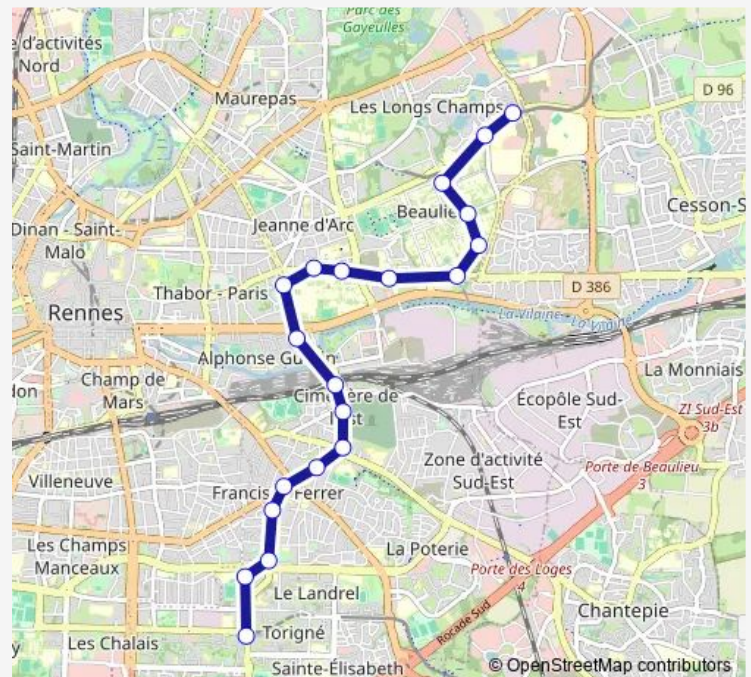

Friday 07:25-19:15

Saturday —

Sunday —

Route info

Direction: Clos Courtel

Stops: 20

Trip Duration: 0 hour 21 min

32 — Rennes (Clos Courtel) <=> Rennes (Triangle)

Direction

Triangle — Clos Courtel

20 stops

[Open route schedule](#)

Triangle

Binquenais Le Moine

Gide

Langevin