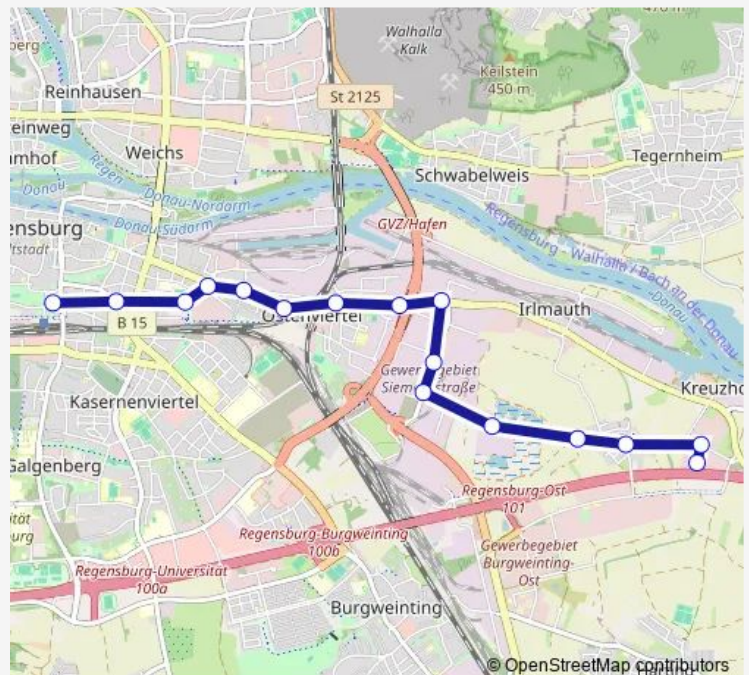

Route schedule

Ikea — Regensburg Hbf

Monday	06:00-20:10
Tuesday	06:00-20:10
Wednesday	06:00-20:10
Thursday	06:00-20:10
Friday	06:00-20:10
Saturday	06:00-20:10
Sunday	—

Route info

Direction: Ikea

Stops: 16

Trip Duration: 0 hour 19 min

Direction

Regensburg Hbf — Ikea

15 stops

[Open route schedule](#)

Regensburg Hbf

Stobäusplatz

Greflingerstraße

Prinz-Ludwig-Straße

Zuckerfabrikstraße

Liebigstraße

Osterhofener Straße

Bukarester Straße

Peter-Henlein-Str.

Kremser Straße

Werner-Heisenberg-Straße

Irl West

Thursday 06:20-20:30

Friday 06:20-20:30

Saturday 06:20-20:30

Sunday —

Route info

Direction: Regensburg Hbf

Stops: 15

Trip Duration: 0 hour 20 min