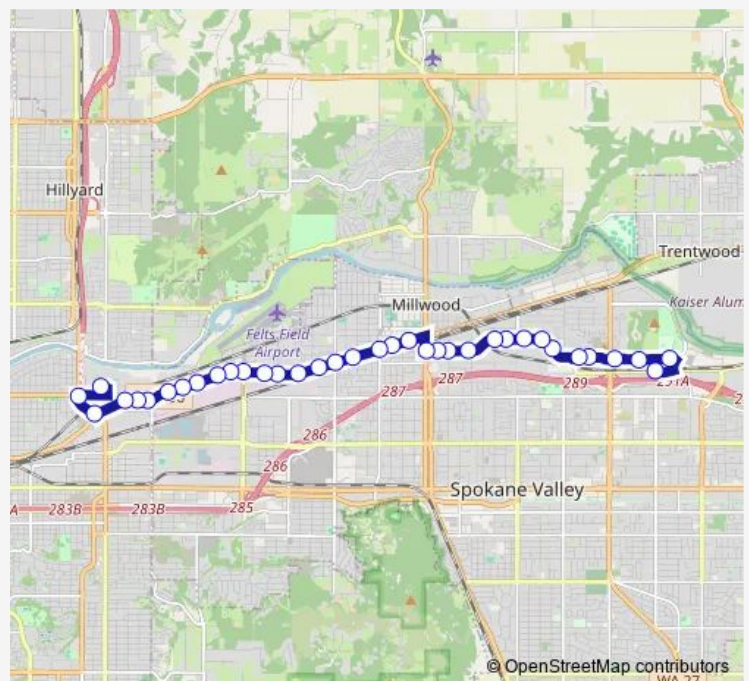

Trent @ Ella

Trent @ Park

Trent @ Lily

Route schedule

Mirabeau Transit Center Bay 4 — SCC Transit Center Bay 3

Monday 06:23-23:40

Tuesday 06:23-23:40

Wednesday 06:23-23:40

Thursday 06:23-23:40

Friday 06:23-23:40

Saturday 06:44-22:41

Sunday 07:44-19:44

Route info

Direction: Mirabeau Transit Center Bay 4

Stops: 36

Trip Duration: 0 hour 24 min

Direction

Mirabeau Transit Center Bay 4 — SCC Transit Center Bay 1

36 stops

[Open route schedule](#)

Mirabeau Transit Center Bay 4

Mansfield @ Discovery Place

Mansfield @ River Rock Apts

Mansfield @ Cherry

Trip Duration: 0 hour 24 min

Trent @ Fancher

Trent @ Koren

Trent @ Airport

Trent @ Byrd

Trent @ Waterworks

Trent @ 4503 E

Trent @ Havana