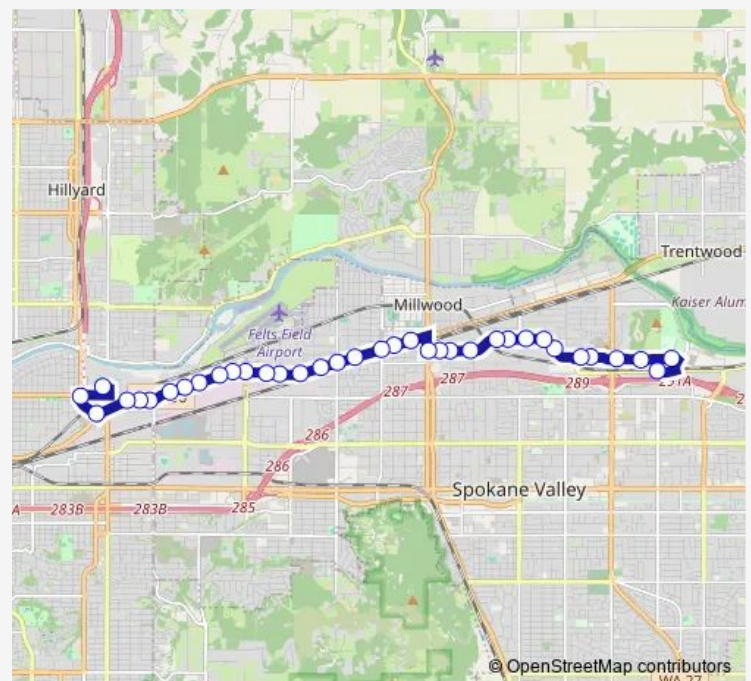

Trent @ Ella

Trent @ Park

Trent @ Lily

Route schedule

Mirabeau Transit Center Bay 4 — SCC Transit Center Bay 3

Monday 06:23-23:40

Tuesday 06:23-23:40

Wednesday 06:23-23:40

Thursday 06:23-23:40

Friday 06:23-23:40

Saturday 06:44-22:42

Sunday 07:44-19:45

Route info

Direction: Mirabeau Transit Center Bay 4

Stops: 36

Trip Duration: 0 hour 23 min

Direction

Mirabeau Transit Center Bay 4 — SCC Transit Center Bay 1

36 stops

[Open route schedule](#)

Mirabeau Transit Center Bay 4

Mansfield @ Discovery Place

Mansfield @ River Rock Apts

Mansfield @ Cherry

Trip Duration: 0 hour 24 min

Trent @ Fancher

Trent @ Koren

Trent @ Airport

Trent @ Byrd

Trent @ Waterworks

Trent @ 4503 E

Trent @ Havana