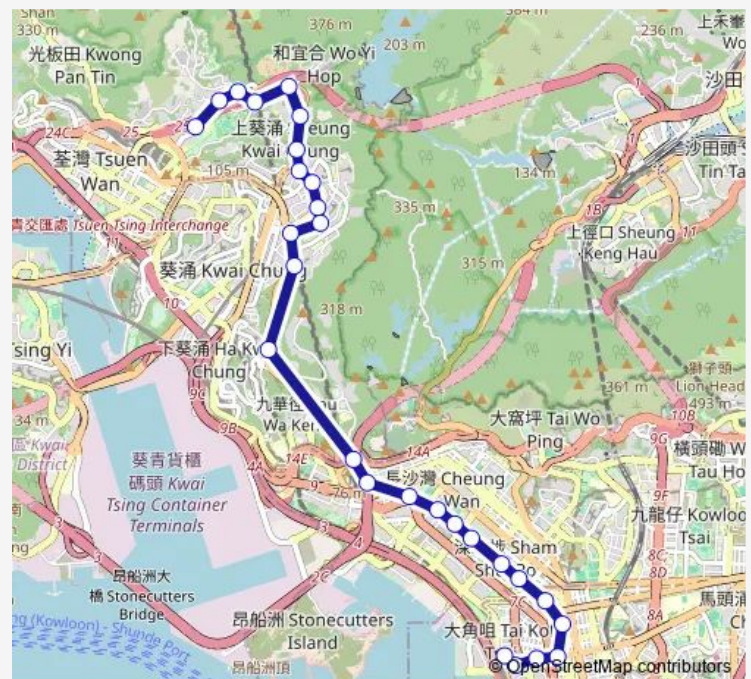

Saturday 06:15-22:50

Sunday 06:15-22:20

Route info

Direction: [Kmb] Olympic Station BUS Terminus

Stops: 27

Trip Duration: 0 hour 55 min

32 — Tsuen WAN (Shek WAI KOK) - Olympic Station

[Kmb] TA Chuen Ping Street Kwai Chung

[Kmb] HO Fung College

[Kmb] SAU Shan House Cheung Shan Estate

[Kmb] SAM Tung UK Resite Village

[Kmb] HOI PA Resite Village

[Kmb] Shek WAI KOK BUS Terminus

Direction

[Kmb] Shek WAI KOK BUS Terminus — [Kmb] Olympic Station BUS Terminus