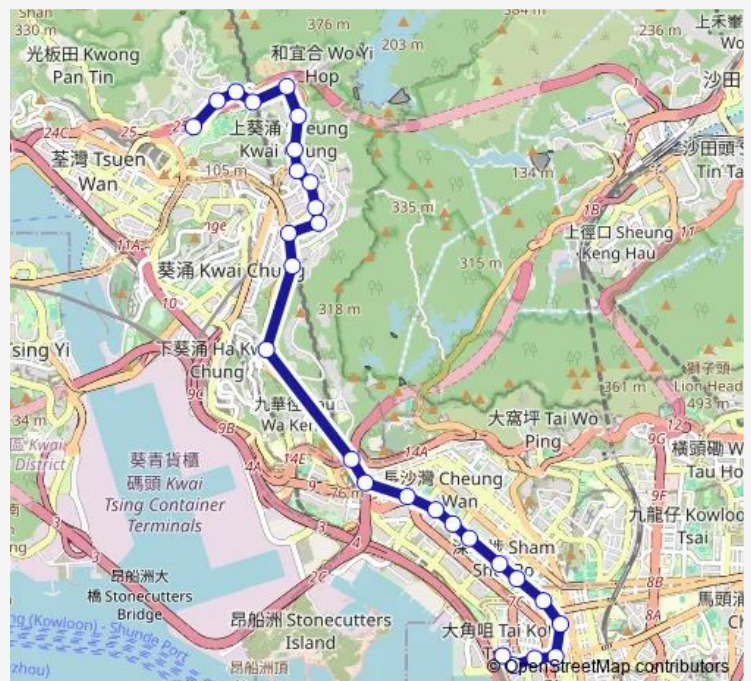

**Bus 32 Tsuen WAN (Shek WAI KOK) - Olympic Station**

[Go to website](#)

**Direction**  
 [Kmb] Olympic Station BUS Terminus — [Kmb] Shek WAI KOK BUS Terminus  
 27 stops  
[Open route schedule](#)

- [Kmb] Olympic Station BUS Terminus
- [Ctb] FOO Kwai Street, TAI KOK Tsui Road[[Kmb+Ctb] FOO Kwai Street/<Br>Foo Kwai Street, TAI KOK Tsui Road[[Kmb] FOO Kwai Street
- [Ctb] Beech Street[[Kmb+Ctb] Beech Street/<Br>Beech Street[[Kmb] Beech Street
- [Ctb] Mong KOK Road[[Kmb+Ctb] Mong KOK Road/<Br>Mong KOK Road[[Kmb] Mong KOK Road
- [Ctb] KEI Wing Primary School, LAI CHI KOK Road[[Kmb+Ctb] KEI Wing Primary School/<Br>Kei Wing Primary School, LAI CHI KOK Road[[Kmb] KEI Wing Primary School
- [Kmb+Ctb] Tong MI Road Mong KOK/<Br>Tong MI Road, LAI CHI KOK Road[[Kmb] Tong MI Road Mong Kok
- [Kmb] Shek KIP MEI Street
- [Kmb] Kweilin Street Sham Shui Po
- [Ctb] Sham Shui PO Park, LAI CHI KOK Road[[Kmb] Sham Shui PO Park
- [Kmb] Vegetable Marketing Organization
- [Kmb] IVE (Haking Wong)
- [Ctb] Cheung SHA WAN Plaza, Cheung SHA WAN Road[[Kmb] LAI CHI KOK Station
- [Kmb] JAO Tsung-I Academy
- [Kmb] Chung Shan Terrace
- [Kmb] WAH Yuen Chuen
- [Kmb] YIP Shing Street Kwai Chung

**Route schedule**

[Kmb] Olympic Station BUS Terminus — [Kmb] Shek WAI KOK BUS Terminus

Monday	06:15-24:00
Tuesday	06:15-24:00
Wednesday	06:15-24:00
Thursday	06:15-24:00
Friday	06:15-24:00
Saturday	06:15-22:50
Sunday	06:15-22:20

**Route info**

Direction: [Kmb] Olympic Station BUS Terminus

Stops: 27

Trip Duration: 0 hour 51 min

■ 32 — Tsuen WAN (Shek WAI KOK) - Olympic Station **BusMaps**

[Kmb] TA Chuen Ping Street Kwai Chung

[Kmb] Shek YI Road Kwai Chung

## Route schedule

[Kmb] Shek WAI KOK BUS Terminus — [Kmb] Olympic Station BUS Terminus

Monday 05:50-22:40

Tuesday 05:50-22:40

Wednesday 05:50-22:40

Thursday 05:50-22:40

Friday 05:50-22:40

Saturday 05:50-09:40