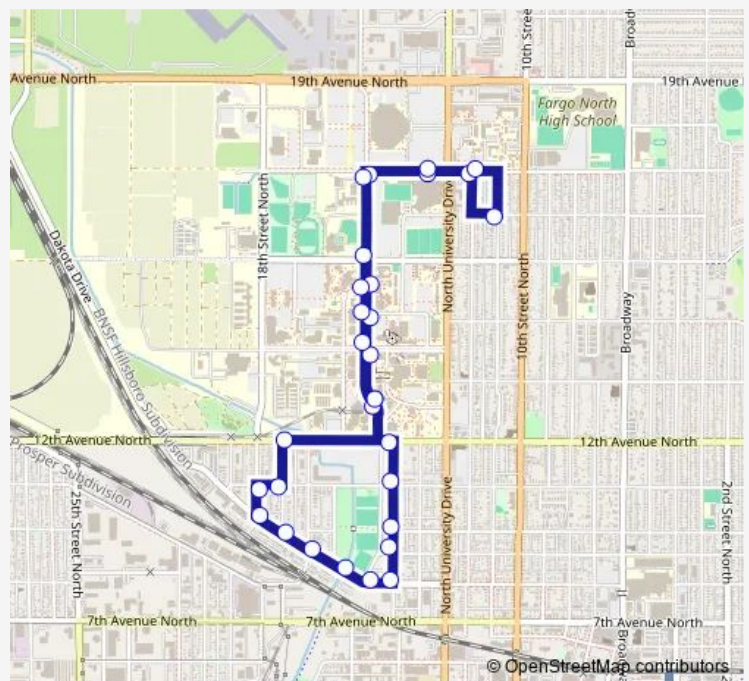

[Go to website](#)

Direction
 Ndsu Minard Hall (Pullout East) — Ndsu Minard Hall (Pullout East)

30 stops

[Open route schedule](#)

- Ndsu Minard Hall (Pullout East)
- Shelter 247 (Centennial Blvd)
- Shelter 251 (Albrecht Blvd)
- Albrecht Blvd & 14th/15th Ave N (Midblock East)
- Albrecht Blvd & 17th Ave N (Corner Se)
- 17th Ave N & Fargodome Crosswalk (Midblock South)
- 17th Ave N & 12th St N (Corner Sw)
- 16th Ave N & 11th St N (Corner Sw)
- Shelter 252 (University Village)
- 17th Ave N & Fargodome Crosswalk (Midblock North)
- Albrecht Blvd & 17th Ave N (Midblock West)
- Albrecht Blvd & 15th Ave N (Corner Nw)
- Shelter 249 (Ndsu High Rises)
- Albrecht Blvd & 14th Ave N (T Intersection West)
- Albrecht Blvd & Centennial Blvd (Corner Nw)
- Ndsu Minard Hall (Pullout West)
- Shelter 255 (First Community Credit Union)
- 14th St N & 11th Ave N (Corner Nw)
- 14th St N & 10th Ave N (Corner Nw)
- 14th St N & 9th Ave N (Corner Nw)
- 14th St N & 8th Ave N (Corner Nw)

Route schedule

Ndsu Minard Hall (Pullout East) — Ndsu Minard Hall (Pullout East)

Monday	07:25-17:55
Tuesday	07:25-17:55
Wednesday	07:25-17:55
Thursday	07:25-17:55
Friday	07:25-17:55
Saturday	—
Sunday	—

Route info

Direction: Ndsu Minard Hall (Pullout East)

Stops: 30

Trip Duration: 0 hour 25 min

8th Ave N & Barrett St (Corner Ne)

Dakota Dr & 15th St N (Midblock North)

Shelter 258 (Dakota Dr)

Dakota Dr & 17th St N (Corner Ne)

Dakota Dr & 18th St N (Corner Ne)

Shelter 269 (18th St N & 11th Ave N)

11th Ave N & 17th St N (Corner Sw)

Shelter 253 (Criminal Justice & Pp)

Ndsu Minard Hall (Pullout East)

32 Bus time schedules and route maps are available in an offline PDF at busmaps.com. Use the busmaps.com website to see live bus times, train schedule or subway schedule, and step-by-step directions for all public transit in Fargo