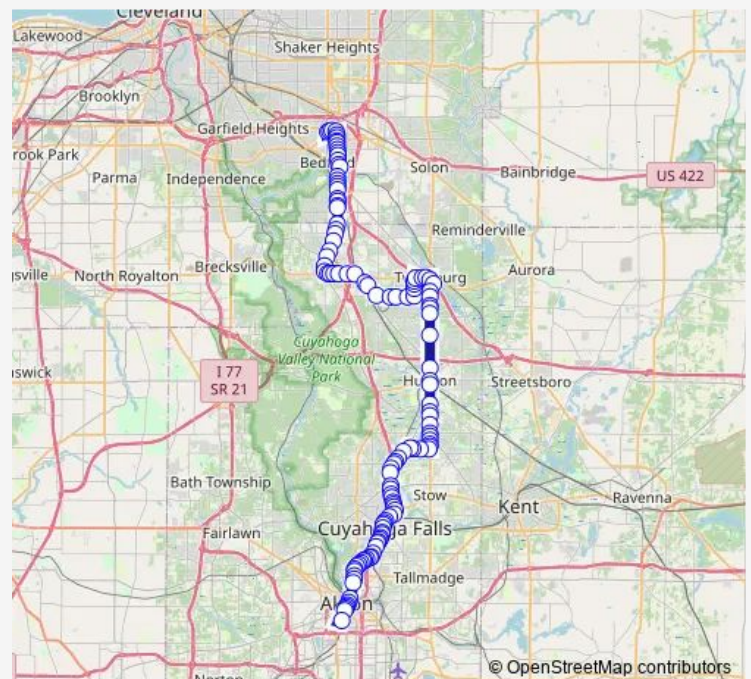

Northfield Rd & Berwyn Dr

Northfield Rd & Marion Dr

Northfield Rd & Taft Ave

Northfield Rd & Avery Ave

860 Northfield Rd (Lutheran Church)

Northfield Rd & Solon Rd

Northfield Rd & Union St

Northfield Rd & Interstate St

Wednesday 05:11-22:11

Thursday 05:11-22:11

Friday 05:11-22:11

Saturday 07:09-20:17

Sunday —

Route info

Direction: Southgate Transit Center

Stops: 123

Trip Duration: 1 hour 42 min

32 — Hudson/Twinsburg

Northfield Rd & Hannan Pky

7400 Northfield Rd

7540 Northfield Rd

Northfield Rd & Vincent Ave

Northfield Rd & Heights Ave

Northfield Rd & Maple Ave

Northfield Rd & Easton Ridge Dr

Olde Eight Rd & Seiberling Dr

Olde Eight Rd & Valley View Rd

Olde Eight Rd & Forestwood Dr

Olde Eight Rd & Leonard Ave

E Aurora Rd & Pomona Ave

E Aurora Rd & Vesta Ave

E Aurora Rd & Beechwood Dr