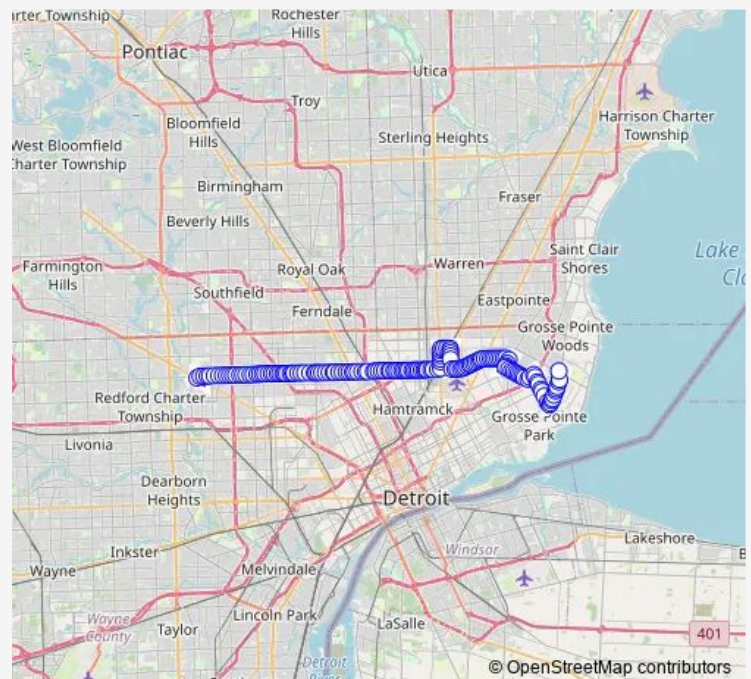

### Route info

Direction: McNichols & Telegraph

Stops: 155

Trip Duration: 1 hour 25 min

32 — McNichols

McNichols & Forrer

McNichols & Greenfield

McNichols & Sussex