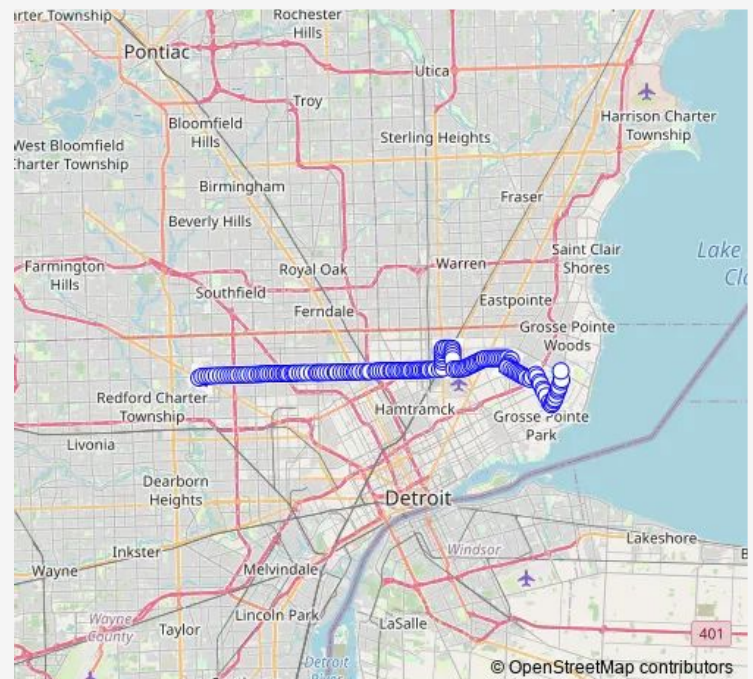

Mcnichols & Gilchrist

Mcnichols & Asbury Park

Mcnichols & Mansfield

Route schedule

Mcnichols & Telegraph — Moross & Mack

Monday	04:55-00:10 ⁺¹
Tuesday	04:55-00:10 ⁺¹
Wednesday	04:55-00:10 ⁺¹
Thursday	04:55-00:10 ⁺¹
Friday	04:55-00:10 ⁺¹
Saturday	—
Sunday	—

Route info

Direction: McNichols & Telegraph

Stops: 155

Trip Duration: 1 hour 25 min

32 — McNichols

McNichols & Forrer

McNichols & Greenfield

McNichols & Sussex