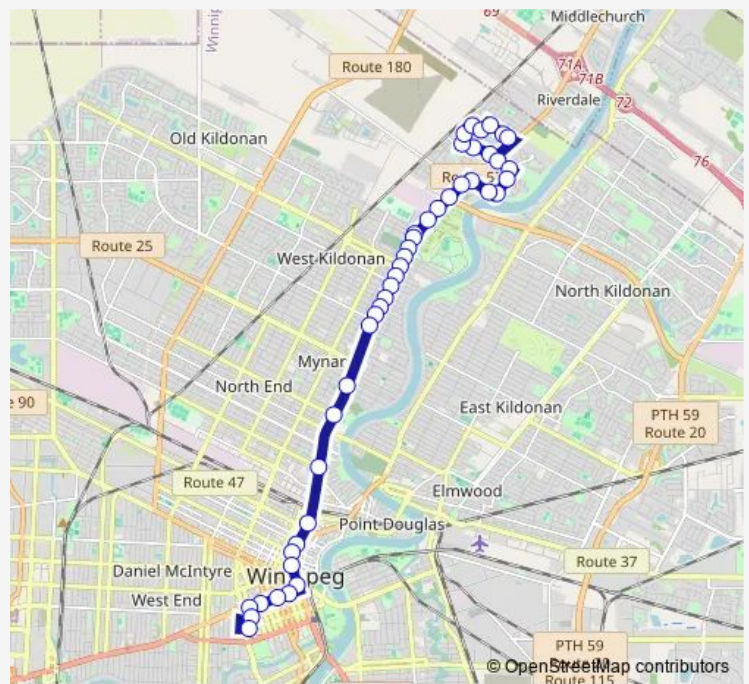

## Bus 32 North Main Express

[Go to website](#)

**Direction**  
 Eastbound York at Memorial — Eastbound Wal-Mart  
 McPhillips at Wal-Mart

42 stops

[Open route schedule](#)

- Eastbound York at Memorial
- Northbound Vaughan at St. Mary
- Northbound Vaughan at Graham (The Bay)
- Eastbound Graham at Edmonton (Rwb)
- Eastbound Graham at Hargrave
- Eastbound Graham at Smith
- Eastbound Graham at Fort (Wpg Square)
- Northbound Main at Pioneer
- Northbound Main at Mcdermot
- Northbound Main at James (Concert Hall)
- Northbound Main at Higgins
- Northbound Main at Selkirk
- Northbound Main at Mountain
- Northbound Main at Cathedral
- Northbound Main at Seven Oaks
- Northbound Main at St. Anthony
- Northbound Main at Hartford
- Northbound Main at Kilbride
- Northbound Main at Burrin
- Northbound Main at Royal
- Westbound Leila at Main

### Route schedule

Eastbound York at Memorial — Eastbound Wal-Mart  
 McPhillips at Wal-Mart

Monday	06:13-17:21
Tuesday	06:13-17:21
Wednesday	06:13-17:21
Thursday	06:13-17:21
Friday	06:13-17:21
Saturday	—
Sunday	—

### Route info

Direction: Eastbound York at Memorial

Stops: 42

Trip Duration: 0 hour 35 min

32 — North Main Express

Westbound Leila at Aikins

Westbound Leila at Salter

Westbound Leila at Andrews

Westbound Leila at McGregor

Westbound Leila at Ambassador

Westbound Leila at Diplomat

Westbound Leila at Monsey

Westbound Leila at Sinclair

Northbound Sinclair at Ambassador

Northbound Sinclair at Templeton