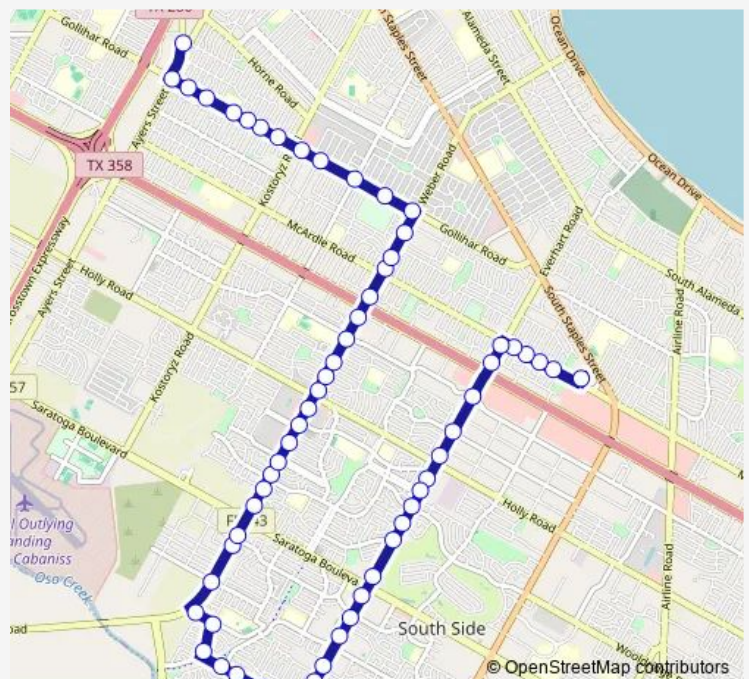

1013-Everhart @the Gardens

1014-Everhart @Shadowbend

1015-Everhart @ Willowick

Route schedule

Southside Station Bay B — Port Ayers Station Bay A

Monday 05:15-19:15

Tuesday 05:15-19:15

Wednesday 05:15-19:15

Thursday 05:15-19:15

Friday 05:15-19:15

Saturday 08:15-19:15

Sunday 08:15-19:15

Route info

Direction: Southside Station Bay B

Stops: 60

Trip Duration: 0 hour 42 min

32 — Southside

Cedar Pass @Everhart

1017-Cedar Pass @ Taos

1018-Cedarpass @ Trappers

1019-Cedarpass @Junction

1020-Sun Valley @Snowbird

907-Sun Valley @ Aaron

Aaron @ Weber

Stops: 59

Trip Duration: 0 hour 43 min

972-Weber @ Devonshire

973-Weber @ Wickersham

974-Weber @ Saratoga

975-Weber @ Saratoga

976-Weber @ Wow

977-Weber @ Apollo