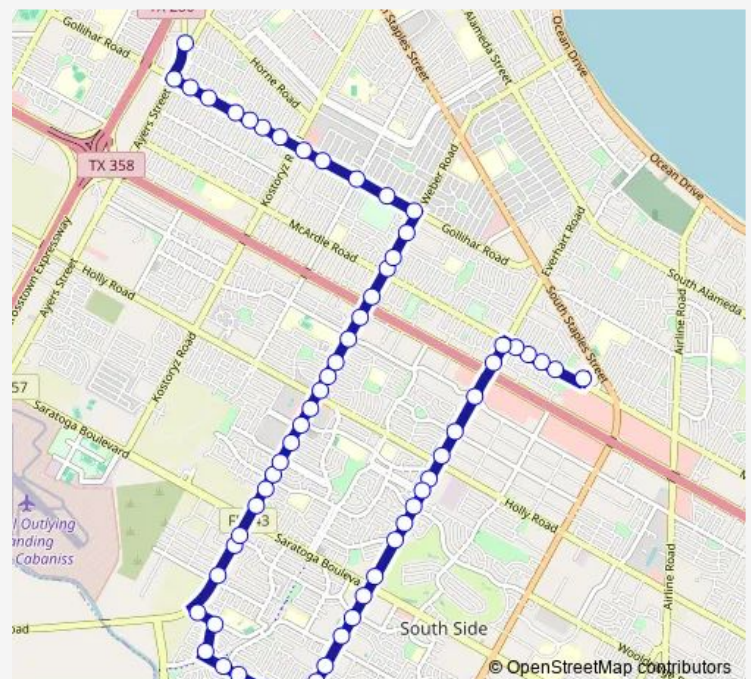

1013-Everhart @the Gardens

1014-Everhart @Shadowbend

1015-Everhart @ Willowick

Route schedule

Southside Station Bay B — Port Ayers Station Bay A

Monday 06:15-19:15

Tuesday 06:15-19:15

Wednesday 06:15-19:15

Thursday 06:15-19:15

Friday 06:15-19:15

Saturday 08:15-19:15

Sunday 08:15-19:15

Route info

Direction: Southside Station Bay B

Stops: 60

Trip Duration: 0 hour 42 min

32 — Southside

BusMaps

Cedar Pass @Everhart

1017-Cedar Pass @ Taos

1018-Cedarpass @ Trappers

1019-Cedarpass @Junction

1020-Sun Valley @Snowbird

907-Sun Valley @ Aaron

Direction: Port Ayers Station Bay A

Stops: 59

Trip Duration: 0 hour 43 min

972-Weber @ Devonshire

973-Weber @ Wickersham

974-Weber @ Saratoga

975-Weber @ Saratoga

976-Weber @ Wow