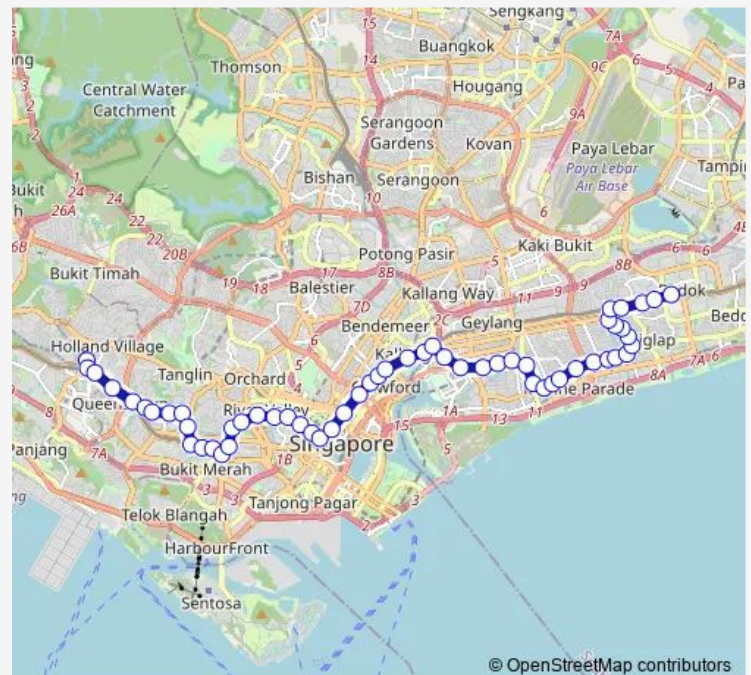

### Route schedule

Buona Vista Ter — Bedok Int

Monday 06:00

Tuesday 06:00

Wednesday 06:00

Thursday 06:00

Friday 06:00

Saturday 06:00

### Route info

Direction: Buona Vista Ter

Stops: 57

Trip Duration: 1 hour 32 min

© OpenStreetMap contributors

Fort Canning STN Exit B

Opp Clarke Quay

Armenian Ch