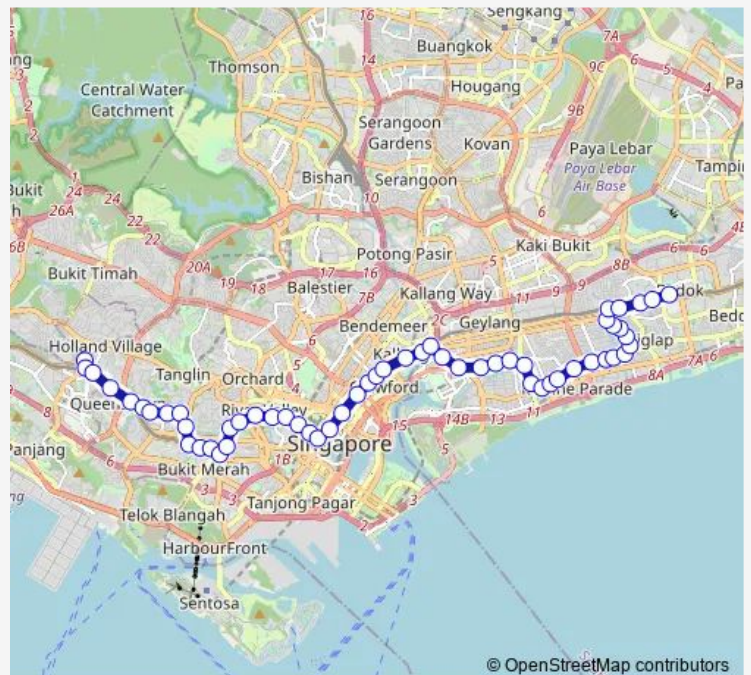

Thursday 06:00

Friday 06:00

Saturday 06:00

Sunday 06:00

Route info

Direction: Buona Vista Ter

Stops: 57

Trip Duration: 1 hour 32 min