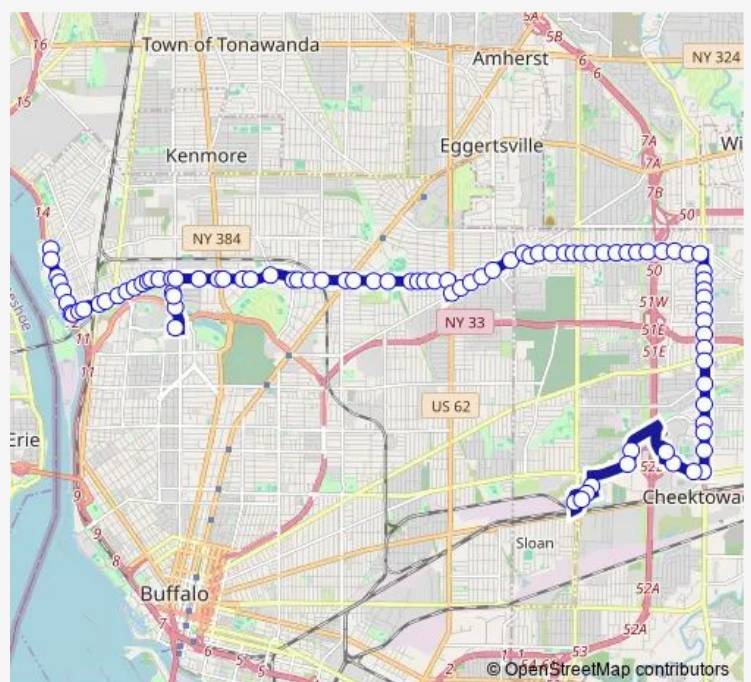

Walden Avenue Thruway Transit Cente — Niagara St
Blackrock Transit Hub We

Monday 05:40-00:15⁺¹

Tuesday 05:40-00:15⁺¹

Wednesday 05:40-00:15⁺¹

Thursday 05:40-00:15⁺¹

Friday 05:40-00:15⁺¹

Saturday 11:26-23:40

Sunday 08:50-21:50

Route info

Direction: Walden Avenue Thruway Transit Cente

Stops: 90

Trip Duration: 1 hour 9 min

■ 32 — 32 - Amherst

Cleveland Drive Union Road West Far

Cleveland Drive 1120 Cleveland Driv

Cleveland Drive Beach Road West Far

Cleveland Drive Wilshire Road West

Cleveland Drive Yvonne Avenue West

Cleveland Drive Cresthaven Drive We

Cleveland Drive Ravenswood Terrace

Cleveland Drive Oehman Boulevard We

Cleveland Drive Walton Drive West