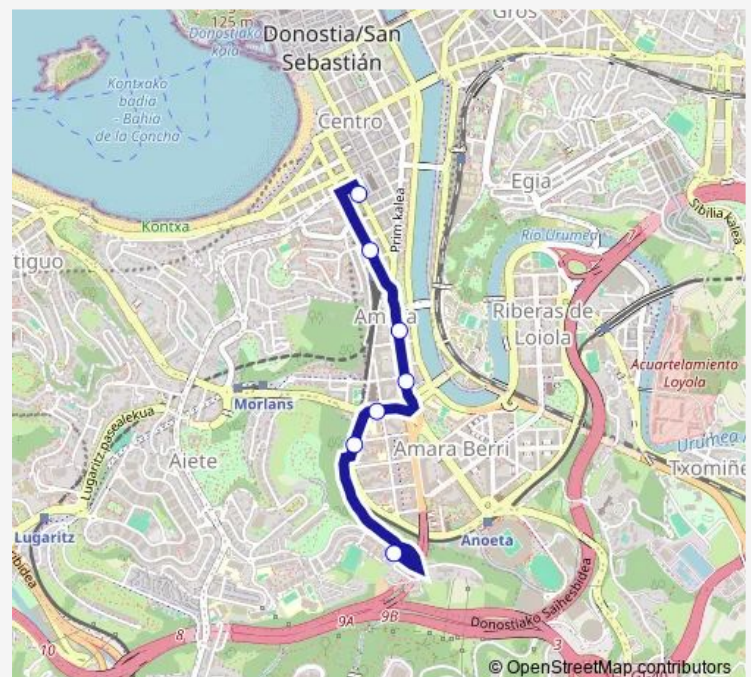

Sanchosabio 33

Sanchosabio11

Easo Plaza

Urbieta 38

**Route schedule**

Alto Errondo 27 — Urbieta 38

Monday 07:25-22:25

Tuesday 07:25-22:25

Wednesday 07:25-22:25

Thursday 07:25-22:25

Friday 07:25-22:25

Saturday 07:55-22:25

Sunday 10:10-22:10

**Route info**

Direction: Alto Errondo 27

Stops: 7

Trip Duration: 0 hour 11 min

**Direction**

Urbietta 38 — Alto Errondo 27

12 stops

[Open route schedule](#)

Urbietta 38

Ehunurteurrena/Centenario

Pio Xii

## Route schedule

Urbietta 38 — Alto Errondo 27

Monday 07:15-22:15

Tuesday 07:15-22:15

Wednesday 07:15-22:15

Thursday 07:15-22:15

Friday 07:15-22:15

Saturday 07:45-22:15