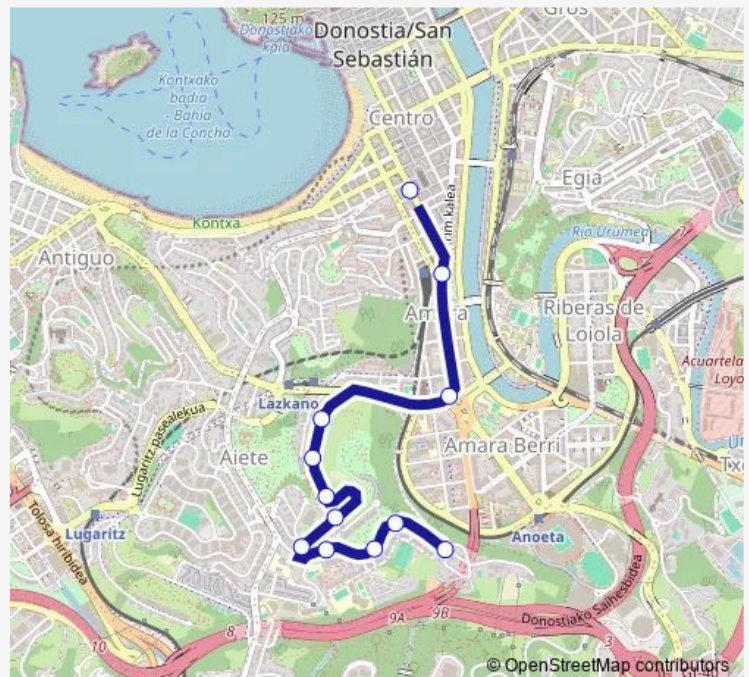

P.M.Collado

Sanchosabio 35

Sanchosabio11

Easo Plaza

Urbieta 38

Route schedule

Alto Errondo 27 — Urbieta 38

Monday 07:25-23:10

Tuesday 07:25-22:25

Wednesday 07:25-22:25

Thursday 07:25-22:25

Friday 07:25-22:25

Saturday 07:55-22:25

Sunday 10:10-22:10

Route info

Direction: Alto Errondo 27

Stops: 7

Trip Duration: 0 hour 11 min

32 — Puio-Errondo

Direction

Urbietta 38 — Alto Errondo 27

12 stops

[Open route schedule](#)

Urbietta 38

Alto Errondo 91

Alto Errondo 55

Alto Errondo 27

Route schedule

Urbietta 38 — Alto Errondo 27

Monday	07:15-23:00
Tuesday	07:15-22:15
Wednesday	07:15-22:15
Thursday	07:15-22:15
Friday	07:15-22:15
Saturday	07:45-22:15
Sunday	10:00-22:00