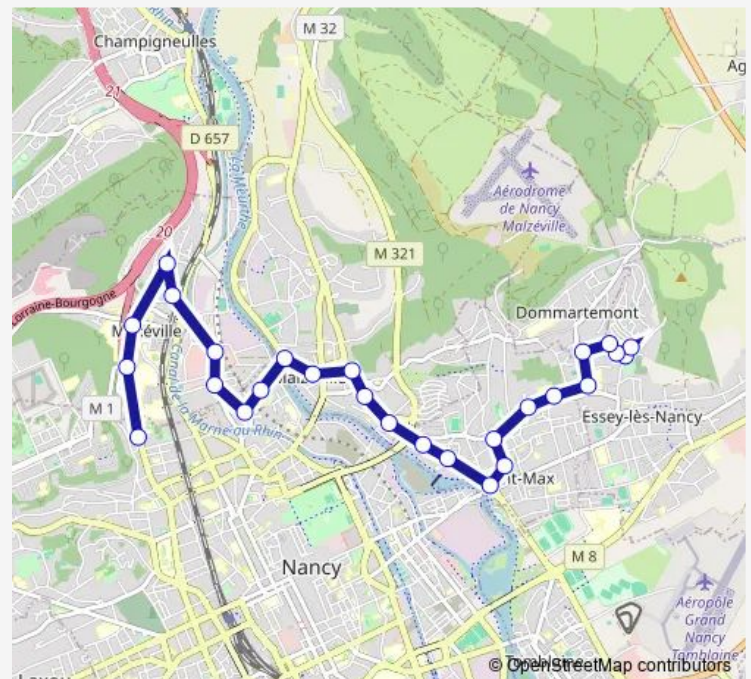

### Route schedule

Essey La Fallée — Nancy Jean Lamour

Monday 07:24-17:25

Tuesday 07:24-17:25

Wednesday 07:24-17:25

Thursday 07:24-17:25

Friday 07:24-17:25

Saturday 09:00-17:25

### Route info

Direction: Essey La Fallée

Stops: 27

Trip Duration: 0 hour 28 min

La Meurthe

Améthyste

Solvay

Maxéville Mairie

## Route schedule

Nancy Jean Lamour — Essey La Fallée

Monday 09:00-17:35

Tuesday 09:00-17:35

Wednesday 09:00-17:35

Thursday 09:00-17:35

Friday 09:00-17:35

Saturday 09:35-16:35

## Route info

Direction: Nancy Jean Lamour

Stops: 31

Trip Duration: 0 hour 30 min

Saint-Médard

Bas Château

Acacias

Essey Tamaris