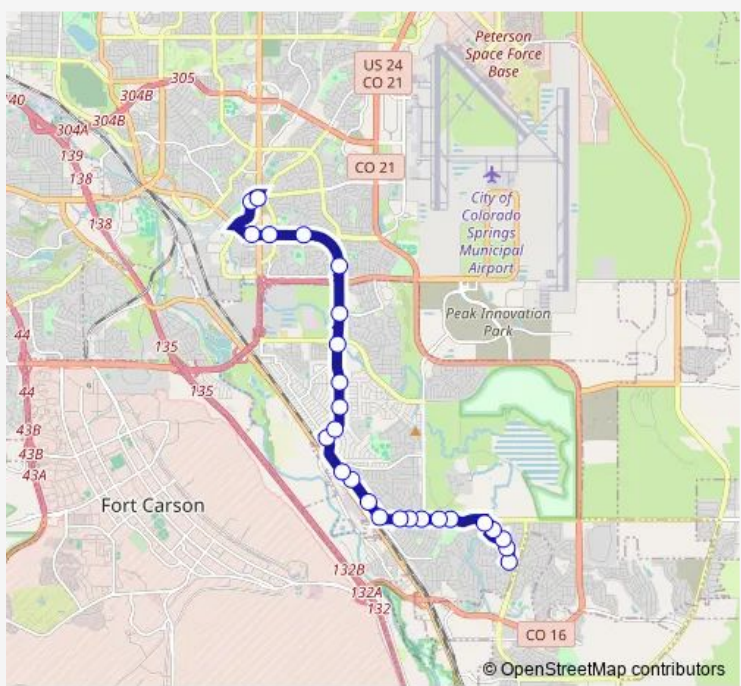

Direction
 Academy/Astrozon — Grand Peak/Cabellero
 28 stops
[Open route schedule](#)

- Academy/Astrozon
- Academy/Super Stop
- 3073 Hancock Expy
- Hancock/Monica
- Hancock/Drennan
- Hancock/Yucatan
- Hancock/Bradley
- Main/Birch
- Main/Esther
- Main/Marquette
- 502 Security
- Security/Zuni
- Security/Willis
- Fontaine/Widefield
- Fontaine/Amherst
- Fontaine/Cornell
- Fontaine/Grinnell
- Fontaine/Kokomo
- Fontaine/Drury
- Metropolitan/Fontaine
- Metropolitan/Defoe

Route schedule
 Academy/Astrozon — Grand Peak/Cabellero

Monday	06:42-21:42
Tuesday	06:42-21:42
Wednesday	06:42-21:42
Thursday	06:42-21:42
Friday	06:42-21:42
Saturday	07:42-18:42
Sunday	08:42-17:42

Route info
 Direction: Academy/Astrozon
 Stops: 28
 Trip Duration: 0 hour 25 min

Defoe/Caballero

Caballero/Burroback

Caballero/Silverheels

Caballero/Sullivan

Caballero/Athletic

Caballero/Fountain Mesa

Grand Peak/Cabellero

Direction

Wednesday 06:07-21:07

Thursday 06:07-21:07

Friday 06:07-21:07

Saturday 06:07-18:07

Sunday 08:07-17:07

Route info

Direction: Grand Peak/Cabellero

Stops: 26