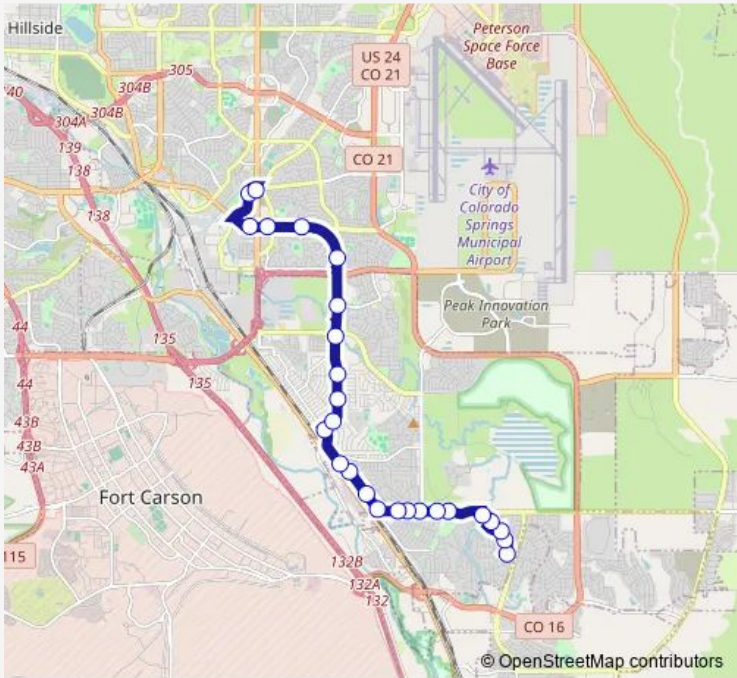

Direction
 Academy/Astrozon — Grand Peak/Cabellero
 28 stops
[Open route schedule](#)

- Academy/Astrozon
- Academy/Super Stop
- 3073 Hancock Expy
- Hancock/Monica
- Hancock/Drennan
- Hancock/Yucatan
- Hancock/Bradley
- Main/Birch
- Main/Esther
- Main/Marquette
- 502 Security
- Security/Zuni
- Security/Willis
- Fontaine/Widefield
- Fontaine/Amherst
- Fontaine/Cornell
- Fontaine/Grinnell
- Fontaine/Kokomo
- Fontaine/Drury
- Metropolitan/Fontaine
- Metropolitan/Defoe

Route schedule
 Academy/Astrozon — Grand Peak/Cabellero

Monday	06:42-21:42
Tuesday	06:42-21:42
Wednesday	06:42-21:42
Thursday	06:42-21:42
Friday	06:42-21:42
Saturday	07:42-18:42
Sunday	08:42-17:42

Route info
 Direction: Academy/Astrozon
 Stops: 28
 Trip Duration: 0 hour 25 min

Defoe/Caballero

Caballero/Burroback

Caballero/Silverheels

Caballero/Sullivan

Caballero/Athletic

Caballero/Fountain Mesa

Grand Peak/Cabellero

Direction

Wednesday 06:07-21:07

Thursday 06:07-21:07

Friday 06:07-21:07

Saturday 06:07-18:07

Sunday 08:07-17:07

Route info

Direction: Grand Peak/Cabellero

Stops: 26