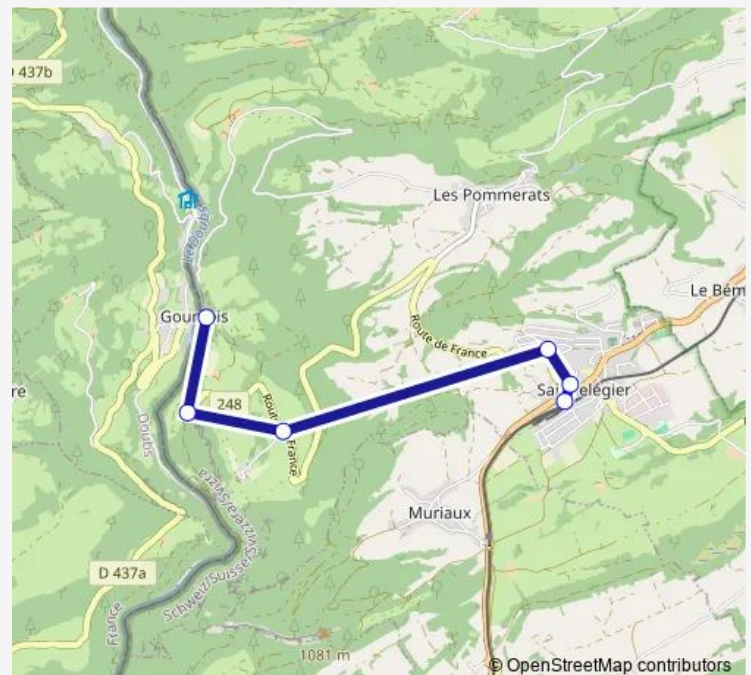

Friday 19:27-19:35

Saturday 11:56-19:27

Sunday 19:35

**Route info**

Direction: Goumois, douane

Stops: 6

Trip Duration: 0 hour 13 min

32 — B 32

## Direction

Saignelégier, gare — Goumois, douane

6 stops

[Open route schedule](#)

Saignelégier, gare

Saignelégier, Rte de France

Saignelégier, Le Graiteux

Goumois, Belfond

## Route info

Direction: Saignelégier, gare

Stops: 6

Trip Duration: 0 hour 13 min

### Route info

Direction: Goumois, douane

Stops: 6

Trip Duration: 0 hour 13 min

32 Bus time schedules and route maps are available in an offline PDF at [busmaps.com](https://busmaps.com). Use the [busmaps.com](https://busmaps.com) website to see live bus times, train schedule or subway schedule, and step-by-step directions for all public transit in Saignelegier