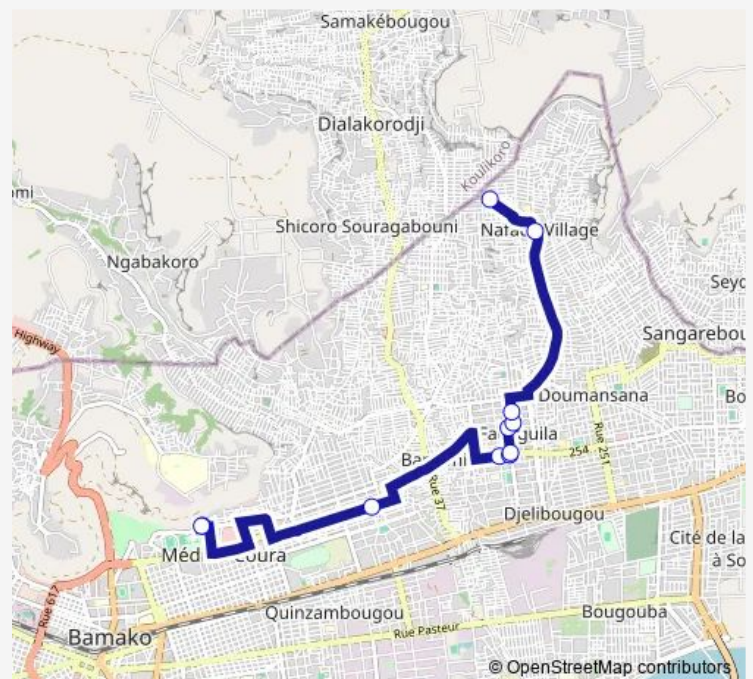

## Route schedule

Fadjiguila Placi 2 — Koyoumani

Monday	07:29
Tuesday	07:29
Wednesday	07:29
Thursday	07:29
Friday	07:29
Saturday	07:29
Sunday	07:29

## Route info

Direction: Fadjiguila Placi 2

Stops: 11

Trip Duration: 0 hour 41 min

■ 32 — Sotrama 32 : NV marché ⇌ Fadjiguila Nafadji

## Direction

Kognoumani — Fadjiguila Placi

15 stops

[Open route schedule](#)

Kognoumani

Kabouroudo Tournée

Arrêt

Robinini Carré

## Route schedule

Kognoumani — Fadjiguila Placi

Monday 08:38

Tuesday 08:38

Wednesday 08:38

Thursday 08:38

Friday 08:38

Saturday 08:38