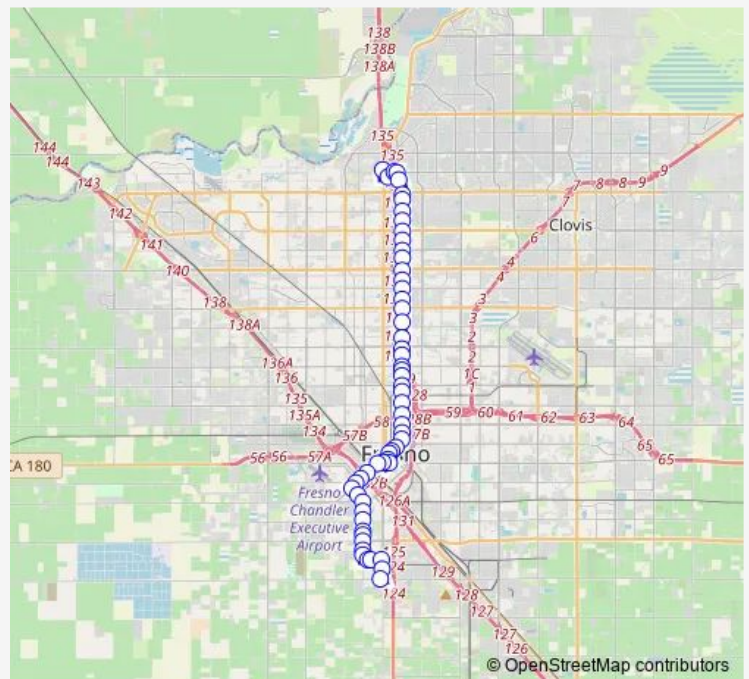

**Bus 32 Fresno St**

[Go to website](#)

**Direction**  
 NW North - Elm — B Shelter

19 stops

[Open route schedule](#)

- NW North - Elm
- NE W North - S North
- NE Martin Luther King - North
- SE Martin Luther King - Chester
- SE Martin Luther King- Jolson
- NE Martin Luther King - Annadale
- SE Martin Luther King - Vine
- MLK - Jensen
- NE Martin Luther King - Kaviland
- SE Martin Luther King - Church
- NE Martin Luther King - Florence
- NE Pottle - California
- NE Pottle - Kern
- SE Fresno - Pottle
- SW Fresno - Mayor
- SE Fresno - B St
- SE Fresno - F St
- SE Fresno - Fulton Mall
- B Shelter

**Route schedule**  
 NW North - Elm — B Shelter

Monday	22:21-23:21
Tuesday	22:21-23:21
Wednesday	22:21-23:21
Thursday	22:21-23:21
Friday	22:21-23:21
Saturday	18:31-23:21
Sunday	—

**Route info**

Direction: NW North - Elm

Stops: 19

Trip Duration: 0 hour 8 min

32 — Fresno St

**Direction**

NW North - Elm — SW Blackstone EL Paso

55 stops

[Open route schedule](#)

NW North - Elm

NE W North - S North

NE Martin Luther King - North

SE Martin Luther King - Chester

SE Martin Luther King- Jolson

NE Martin Luther King - Annadale

SE Martin Luther King - Vine

MLK - Jensen

NE Martin Luther King - Kaviland