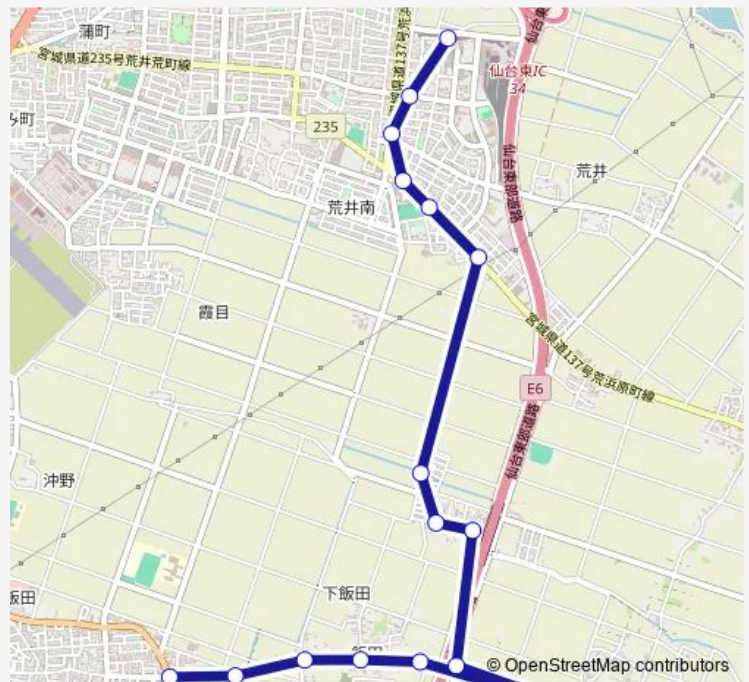

Route schedule

荒井駅 — 六郷小学校前

Monday	10:15-20:47
Tuesday	10:15-20:47
Wednesday	10:15-20:47
Thursday	10:15-20:47
Friday	10:15-20:47
Saturday	—
Sunday	—

Route info

Direction: 荒井駅

Stops: 16

Trip Duration: 0 hour 19 min

■ 32 — 六郷小→長屋敷→荒井駅

Direction

六郷小学校前 — 荒井駅

16 stops

[Open route schedule](#)

六郷小学校前

築道

下飯田入口

Stops: 16

Trip Duration: 0 hour 19 min

32 Bus time schedules and route maps are available in an offline PDF at busmaps.com. Use the busmaps.com website to see live bus times, train schedule or subway schedule, and step-by-step directions for all public transit in Sendai