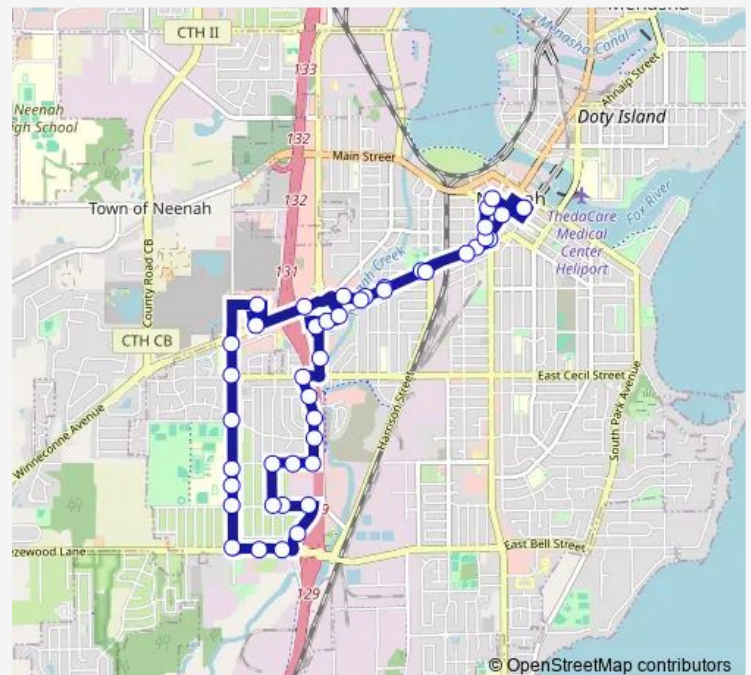

### Route schedule

Neenah Transit Center — Neenah Transit Center

Monday 06:45-17:58

Tuesday 06:45-17:58

Wednesday 06:45-17:58

Thursday 06:45-17:58

Friday 06:45-17:58

Saturday 08:45-17:58

### Route info

Direction: Neenah Transit Center

Stops: 44

Trip Duration: 0 hour 25 min

32 — West Neenah

Apple Blossom & Gillingham

Apple Blossom & Primrose

Apple Blossom & Meadow