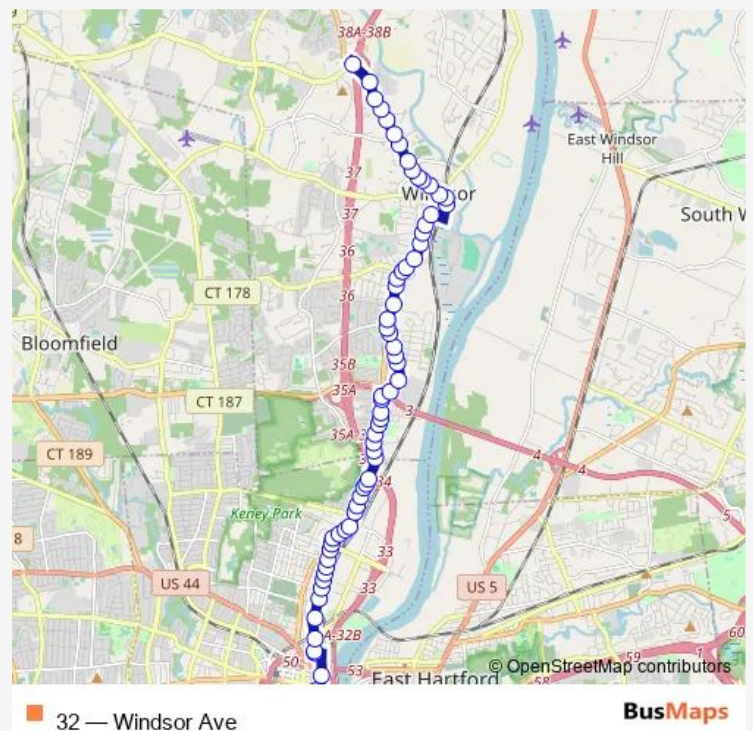

Windsor Ave @ Laurel Ave

Windsor Ave @ Ludlow Rd

Windsor Ave @ Tobey Ave

Route schedule

Mountain Rd @ Bloomfield Ave — Central Row South Side @ Travelers

Monday 16:57-17:57

Tuesday 16:57-17:57

Wednesday 16:57-17:57

Thursday 16:57-17:57

Friday 16:57-17:57

Saturday —

Sunday —

Route info

Direction: Mountain Rd @ Bloomfield Ave

Stops: 56

Trip Duration: 0 hour 31 min

Windsor Ave @ Scarborough Rd

Deerfield Rd @ Opp Portman St

Deerfield Rd @ Opp Lovell Ave

Deerfield Rd @ Amaryllis Dr 1

Deerfield Rd @ Amaryllis Dr 2

Deerfield Rd @ Putnam Hwy

Windsor Ave @ E Wolcott Ave

Windsor Ave @ Barber St