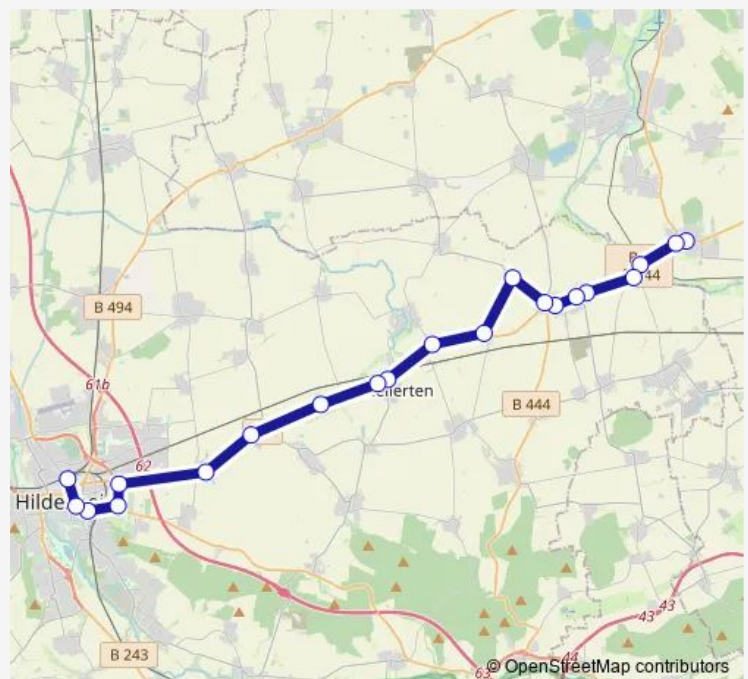

Saturday 05:25-19:18

Sunday 11:24-17:24

Route info

Direction: Groß Lafferde, Volksbank

Stops: 21

Trip Duration: 0 hour 44 min

Direction

Hildesheim Bahnhof Stadtbus — Groß Lafferde, Volksbank