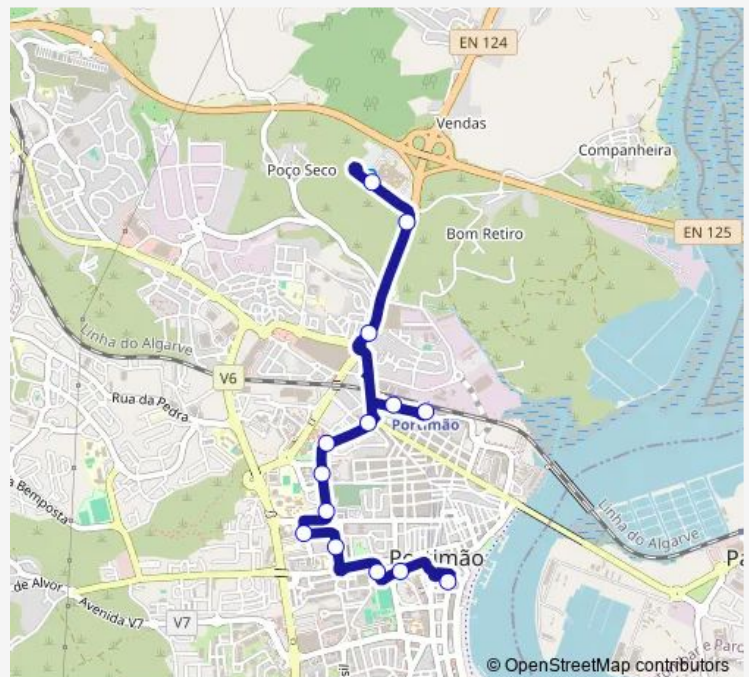

EB1 Major David Neto 2

Portimonense

Câmara Municipal 1

Largo do Dique 2

Route schedule

Hospital — Largo do Dique 2

Monday 07:15-19:45

Tuesday 07:15-19:45

Wednesday 07:15-19:45

Thursday 07:15-19:45

Friday 07:15-19:45

Saturday —

Sunday —

Route info

Direction: Hospital

Stops: 14

Trip Duration: 0 hour 15 min

32 — Lg. Dique - Hospital (via R. Infante D. Henrique)

Direction

Largo do Dique 2 — Hospital

13 stops

[Open route schedule](#)

Largo do Dique 2

Praça Manuel T. Gomes

Thursday 07:00-19:30

Friday 07:00-19:30

Saturday —

Sunday —

Route info

Direction: Largo do Dique 2

Stops: 13

Trip Duration: 0 hour 14 min