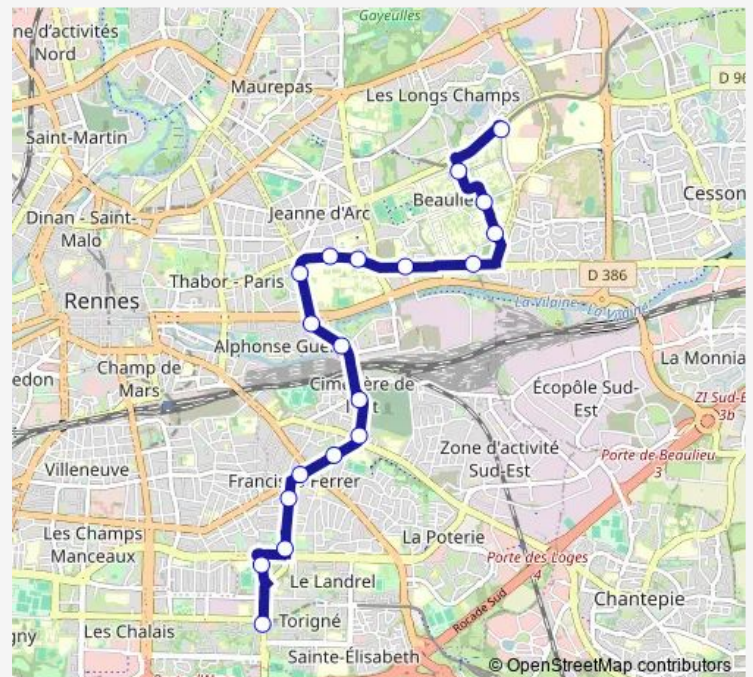

Triangle

Route schedule

Iut — Triangle

Monday 07:25-19:18

Tuesday 07:25-19:18

Wednesday 07:25-19:18

Thursday 07:25-19:18

Friday 07:25-19:18

Saturday —

Sunday —

Route info

Direction: Iut

Stops: 19

Trip Duration: 0 hour 20 min

32 — Rennes (Beaulieu / IUT) <> Rennes (Triangle)

Direction

Triangle — lut

19 stops

[Open route schedule](#)

Triangle

Binquenais Le Moine

Gide

Langevin

Bourgeois