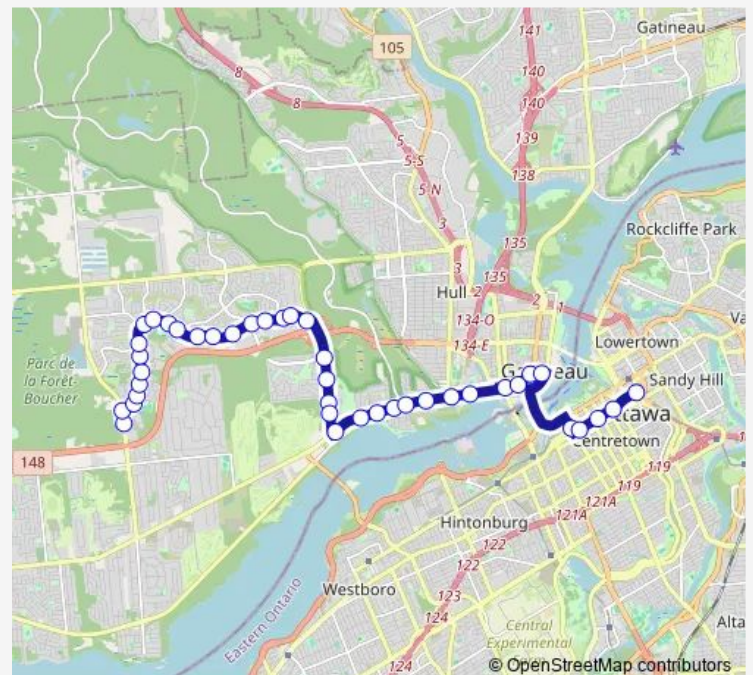

Thursday 09:13-00:10⁺¹

Friday 09:13-00:10⁺¹

Saturday —

Sunday —

Route info

Direction: Centre Rideau

Stops: 40

Trip Duration: 0 hour 45 min

■ 32 — Plateau

Saint-Raymond/Louise-Campagna

du Plateau/Saint-Raymond

du Plateau/des Cèdres

du Plateau/de l'Atmosphère

du Plateau/du Satellite

du Plateau/des Grives

du Plateau/du Cumulus

Alexandre-Taché/Saint-Raymond

Route schedule

Vanier/de Seto — Centre Rideau

Monday 05:36-23:38

Tuesday 05:36-23:38

Wednesday 05:36-23:38

Thursday 05:36-23:38

Friday 05:36-23:38

Saturday —

Sunday —

Route info

Direction: Vanier/de Seto

Stops: 41

Trip Duration: 0 hour 47 min

Alexandre-Taché/Saint-Dominique

Alexandre-Taché/Sainte-Thérèse