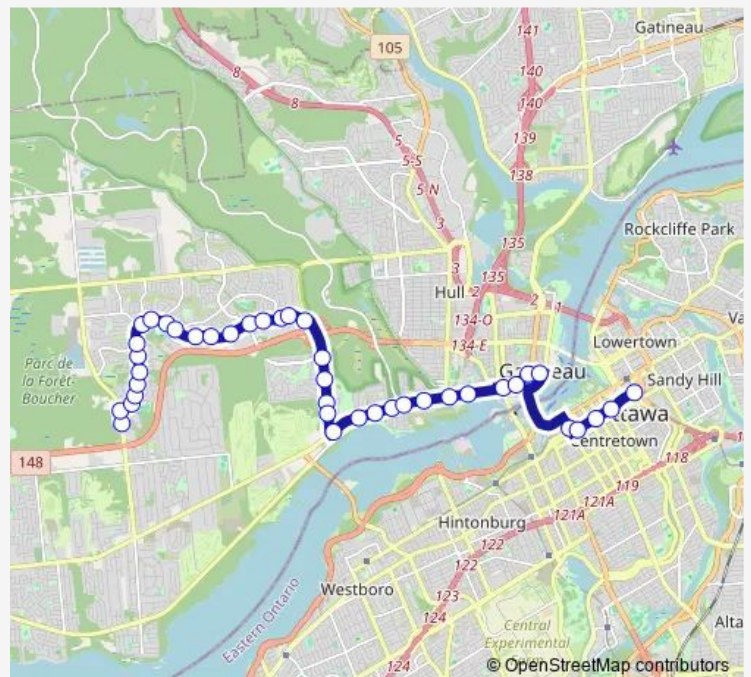

Thursday 09:13-00:10⁺¹

Friday 09:13-00:10⁺¹

Saturday —

Sunday —

Route info

Direction: Centre Rideau

Stops: 40

Trip Duration: 0 hour 45 min

■ 32 — Plateau

BusMaps

Saint-Raymond/Louise-Campagna

du Plateau/Saint-Raymond

du Plateau/des Cèdres

du Plateau/de l'Atmosphère

du Plateau/du Satellite

du Plateau/des Grives

du Plateau/de Liverpool

du Plateau/du Marigot

du Plateau/du Marigot

Katimavik/DU Plateau

de Séto/Katimavik

Direction

Vanier/de Seto — Centre Rideau

41 stops

Friday 05:36-23:38

Saturday —

Sunday —

Route info

Direction: Vanier/de Seto

Stops: 41

Trip Duration: 0 hour 47 min

Alexandre-Taché/Saint-Dominique