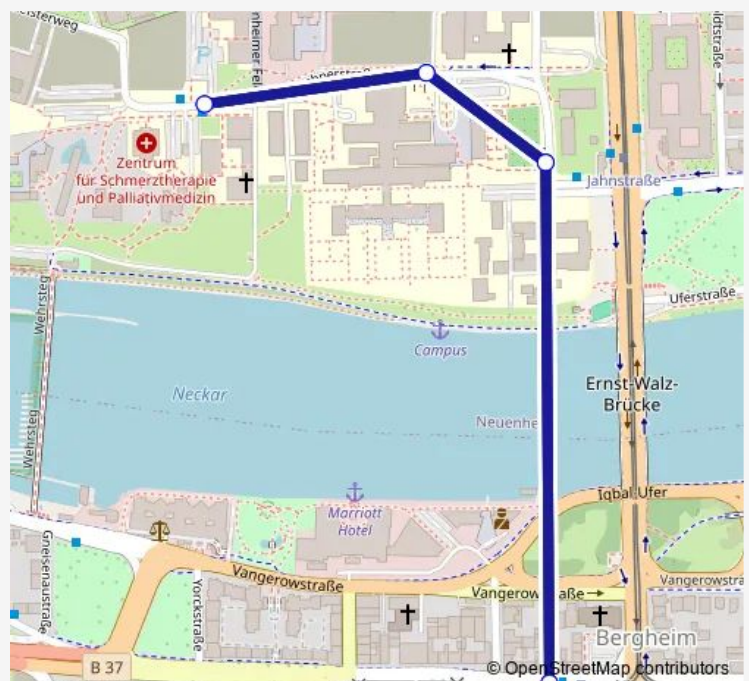

Bus 32 HD Uniklinikum - Zoo - HD Hbf - Bismarckplatz - Universitätsplatz

[Go to website](#)

Direction

Campus Im Neuenheimer Feld — Betriebshof

4 stops

[Open route schedule](#)

Campus Im Neuenheimer Feld

Kirschnerstraße

Jahnstraße

Betriebshof

Route schedule

Campus Im Neuenheimer Feld — Betriebshof

Monday	20:09-20:39
Tuesday	20:09-20:39
Wednesday	20:09-20:39
Thursday	20:09-20:39
Friday	20:09-20:39
Saturday	—
Sunday	—

Route info

Direction: Campus Im Neuenheimer Feld

Stops: 4

Trip Duration: 0 hour 7 min

32 Bus time schedules and route maps are available in an offline PDF at busmaps.com. Use the busmaps.com website to see live bus times, train schedule or subway schedule, and step-by-step directions for all public transit in Heidelberg

The schedule is provided in the local timezone. Times with "(+1)" indicate departures on the next day.

PDF file created on 2025-01-16

2024 BusMaps.com - All Rights Reserved