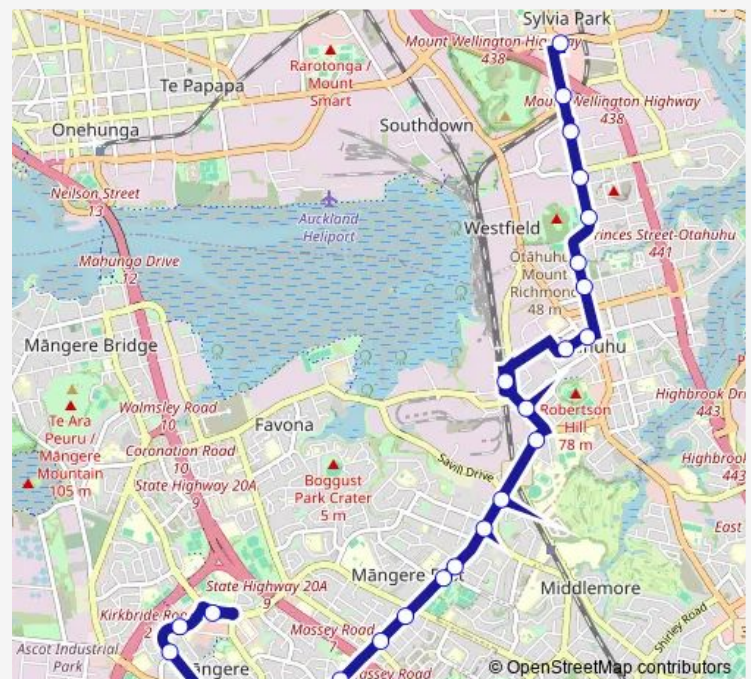

### Route schedule

Stop B Sylvia Park — Mangere Town Centre

Monday 06:05-23:30

Tuesday 06:05-23:30

Wednesday 06:05-23:30

Thursday 06:05-23:30

Friday 06:05-23:30

Saturday 06:05-23:30

### Route info

Direction: Stop B Sylvia Park

Stops: 27

Trip Duration: 0 hour 51 min

Pukaki Road

Mascot Avenue

Plumley Crescent

Jordan Road

Cape Road

Mangere Town Centre

**Direction**

Mangere Town Centre — Stop B Sylvia Park

30 stops

[Open route schedule](#)

Mangere Town Centre

Cape Road

## Route info

Direction: Mangere Town Centre

Stops: 30

Trip Duration: 0 hour 30 min

Portage Road

Bert Henham Park

Mount Wellington Highway/Panama Road

Mount Wellington Highway/Vestey Drive