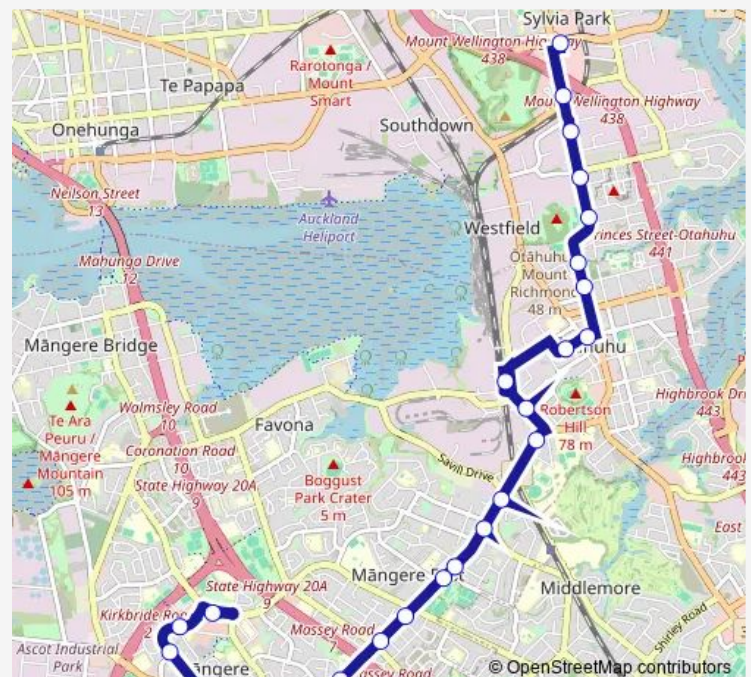

Saturday 06:05-23:30

Sunday 07:05-22:30

Route info

Direction: Stop B Sylvia Park

Stops: 27

Trip Duration: 0 hour 36 min

Pukaki Road

Mascot Avenue

Plumley Crescent

Jordan Road

Cape Road

Mangere Town Centre

Direction

Mangere Town Centre — Stop B Sylvia Park

30 stops

[Open route schedule](#)

Luke Street

Route schedule

Mangere Town Centre — Stop B Sylvia Park

Monday 05:30-23:00

Tuesday 05:30-23:00

Wednesday 05:30-23:00

Thursday 05:30-23:00

Friday 05:30-23:00

Saturday 05:30-23:00

Sunday 07:00-22:00

Route info

Direction: Mangere Town Centre

Stops: 30

Trip Duration: 0 hour 30 min

Portage Road

Bert Henham Park