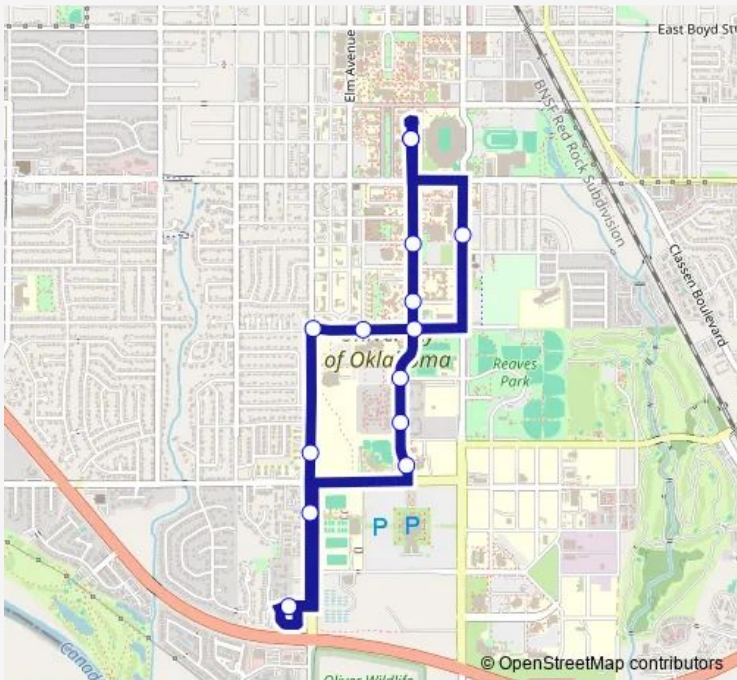

**Bus 32 Apartment Loop**

[Go to website](#)

**Direction**  
 Campus Depot — Campus Depot  
 14 stops  
[Open route schedule](#)

- Campus Depot
- Jenkins/Stinson (southbound)
- Timberdell/Asp (westbound)
- Timberdell/Law Center (westbound)
- Timberdell/Chautauqua - Natural History Museum (westbound)
- Traditions West Apts. (southbound)
- Chautauqua/Imhoff (southbound)
- Ridgecrest/Chautauqua - Post Oak Apts. (eastbound)
- Asp/Imhoff - Lloyd Noble Center (northbound)
- Kraettli/Traditions East Apts. - South Stop (northbound)
- Kraettli/Traditions East Apts. - North Stop (northbound)
- College of Continuing Education (northbound)
- Asp/3rd - Walker Tower (northbound)
- Campus Depot

Route schedule  
 Campus Depot — Campus Depot

Monday	07:15-21:15
Tuesday	07:15-21:15
Wednesday	07:15-21:15
Thursday	07:15-21:15
Friday	07:15-21:15
Saturday	—
Sunday	—

Route info  
 Direction: Campus Depot  
 Stops: 14  
 Trip Duration: 0 hour 22 min

The schedule is provided in the local timezone. Times with "(+1)" indicate departures on the next day.

PDF file created on 2025-01-16

2024 BusMaps.com - All Rights Reserved