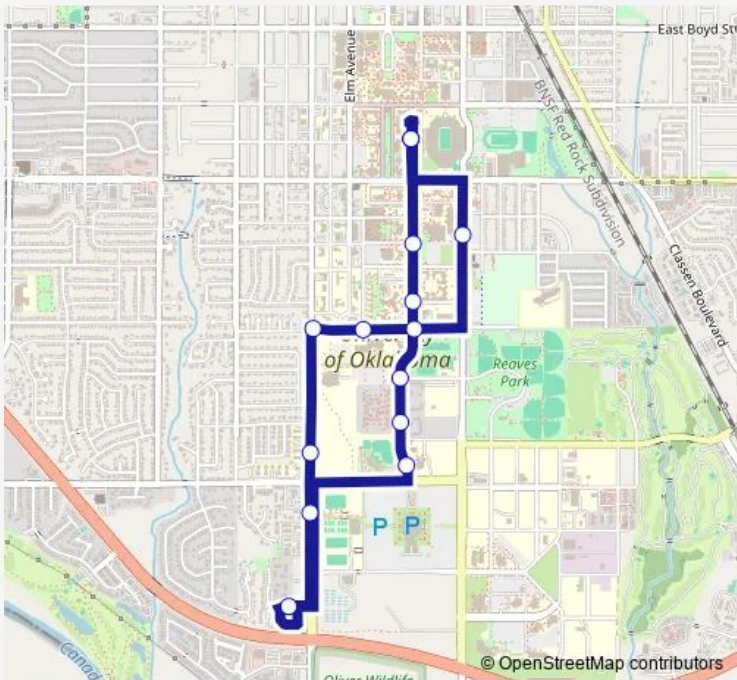

**Bus 32 Apartment Loop**

[Go to website](#)

**Direction**  
 Campus Depot — Campus Depot  
 14 stops  
[Open route schedule](#)

- Campus Depot
- Jenkins/Stinson (southbound)
- Timberdell/Asp (westbound)
- Timberdell/Law Center (westbound)
- Timberdell/Chautauqua - Natural History Museum (westbound)
- Traditions West Apts. (southbound)
- Chautauqua/Imhoff (southbound)
- Ridgecrest/Chautauqua - Post Oak Apts. (eastbound)
- Asp/Imhoff - Lloyd Noble Center (northbound)
- Kraettli/Traditions East Apts. - South Stop (northbound)
- Kraettli/Traditions East Apts. - North Stop (northbound)
- College of Continuing Education (northbound)
- Asp/3rd - Walker Tower (northbound)
- Campus Depot

Route schedule  
 Campus Depot — Campus Depot

|           |             |
|-----------|-------------|
| Monday    | 07:15-21:15 |
| Tuesday   | 07:15-21:15 |
| Wednesday | 07:15-21:15 |
| Thursday  | 07:15-21:15 |
| Friday    | 07:15-21:15 |
| Saturday  | —           |
| Sunday    | —           |

Route info  
 Direction: Campus Depot  
 Stops: 14  
 Trip Duration: 0 hour 22 min

32 Bus time schedules and route maps are available in an offline PDF at [busmaps.com](https://busmaps.com). Use the [busmaps.com](https://busmaps.com) website to see live bus times, train schedule or subway schedule, and step-by-step directions for all public transit in Norman

The schedule is provided in the local timezone. Times with "(+1)" indicate departures on the next day.

PDF file created on 2025-02-26

2024 BusMaps.com - All Rights Reserved