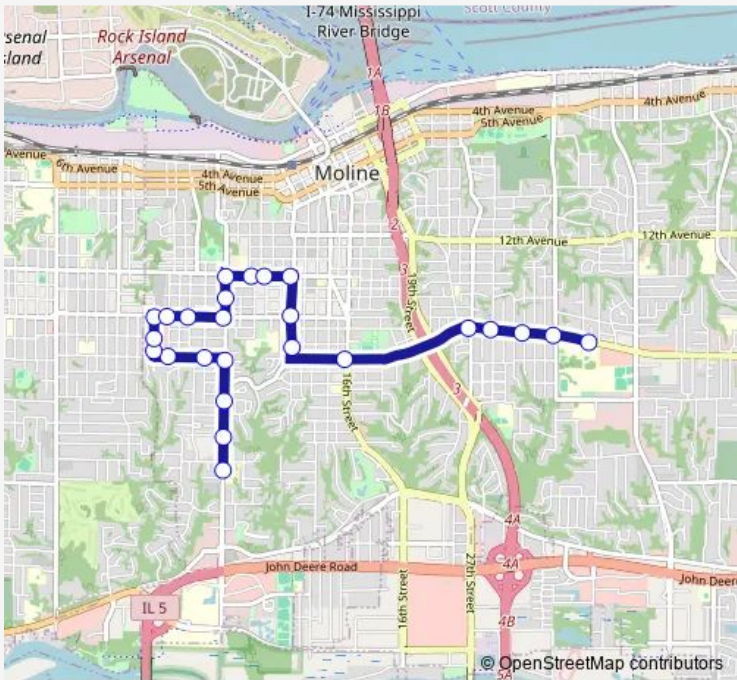

[Go to website](#)

Direction
 7 St & 32 Ave_01 — 36 St & Ave Cities Shelter
 20 stops
[Open route schedule](#)

- 7 St & 32 Ave_01
- 7 St & 30 Ave
- 7 St & 26 Ave
- 7 St & 23 Ave
- 5 St & 23 Ave
- 2 St & 23 Ave
- Westwood Terrace Apts
- Cityline Plaza Shelter
- 1 St & 19 Ave
- 2 St & 19 Ave
- 4 St & 19 Ave
- 7 St & 19 Ave
- 10 St & 19 Ave
- 12 St & 19 Ave
- 16 St & Avenue of the Cities
- 27 St & Ave Cities
- 29 St & Ave Cities
- 31 St & Ave Cities
- 34 St & Ave Cities
- 36 St & Ave Cities Shelter

Route schedule
 7 St & 32 Ave_01 — 36 St & Ave Cities Shelter

Monday	07:40
Tuesday	07:40
Wednesday	07:40
Thursday	07:40
Friday	07:40
Saturday	—
Sunday	—

Route info
 Direction: 7 St & 32 Ave_01
 Stops: 20
 Trip Duration: 0 hour 20 min

Direction

Moline High School — Centre Station

40 stops

[Open route schedule](#)

Moline High School

34 St & Ave Cities

31 St & Ave Cities

29 St & Ave Cities

Stops: 40

Trip Duration: 0 hour 27 min

12 St & 19 Ave

14 St & 19 Ave

16 St & 19 Ave

15 St & 18 Ave

15 St Pl & 16 Ave

15 St & 14 Ave