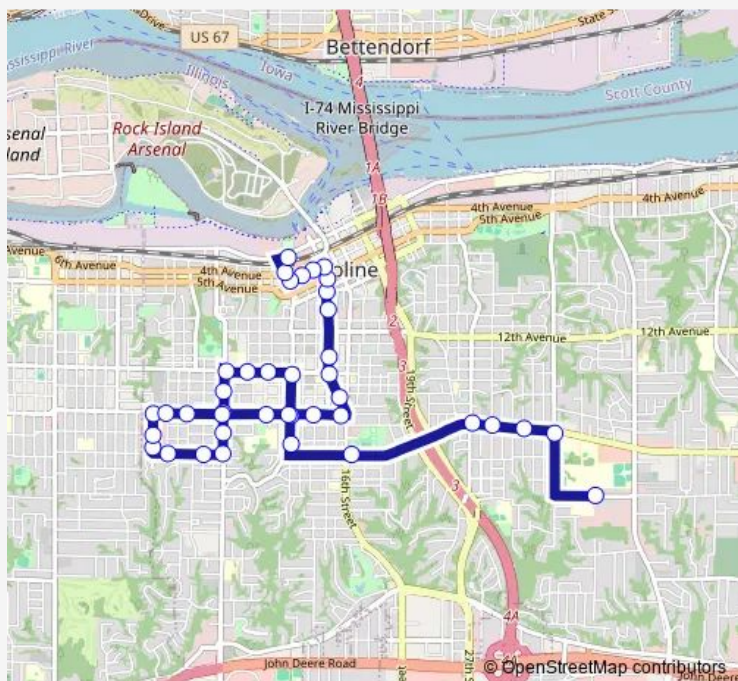

10 St & 19 Ave

12 St & 19 Ave

16 St & Avenue of the Cities

27 St & Ave Cities

29 St & Ave Cities

31 St & Ave Cities

34 St & Ave Cities

36 St & Ave Cities Shelter

Route schedule

7 St & 32 Ave_01 — 36 St & Ave Cities Shelter

Monday 07:40

Tuesday 07:40

Wednesday 07:40

Thursday 07:40

Friday 07:40

Saturday —

Sunday —

Route info

Direction: 7 St & 32 Ave_01

Stops: 20

Trip Duration: 0 hour 20 min

Direction

Moline High School — Centre Station

40 stops

15 St & 5 Ave Shelter

14 St & 5 Ave

13 St & 5 Ave Shelter

12 St & 6 Ave Shelter

12 St & 4 Ave

Centre Station

32 Bus time schedules and route maps are available in an offline PDF at busmaps.com. Use the busmaps.com website to see live bus times, train schedule or subway schedule, and step-by-step directions for all public transit in Rock Island