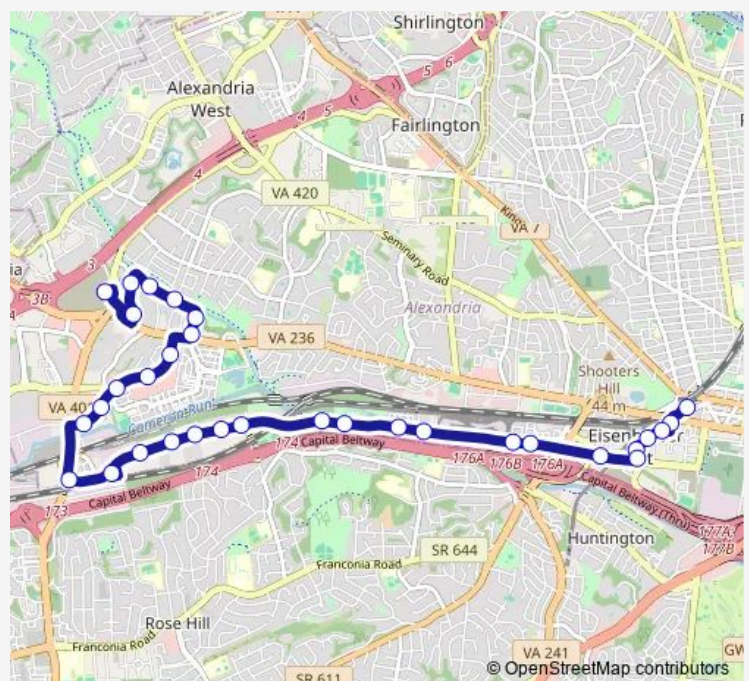

5001 Eisenhower Ave

5231 Eisenhower Ave

Van Dorn St Metro Station - Bay A

Eisenhower Ave + S Van Dorn St

S Pickett St + Shillings St

Route schedule

King St Metro - Bay G — Landmark Transit Ctr

Monday 05:47-22:17

Tuesday 05:47-22:17

Wednesday 05:47-22:17

Thursday 05:47-22:17

Friday 05:47-22:17

Saturday 07:02-22:02

Sunday 07:02-22:02

Route info

Direction: King St Metro - Bay G

Stops: 32

Trip Duration: 0 hour 36 min

32 — Landmark – Van Dorn Metro – Eisenhower – King St Metro **BusMaps**

S Pickett St #600

S Pickett St + Edsall Rd

West End Village

S Pickett + Valley Forge Dr-Wb

N Pickett St + Duke St

Thursday 05:03-22:03

Friday 05:03-22:03

Saturday 07:15-21:15

Sunday 07:15-21:15

Route info

Direction: Landmark Transit Ctr

Stops: 32

Trip Duration: 0 hour 37 min