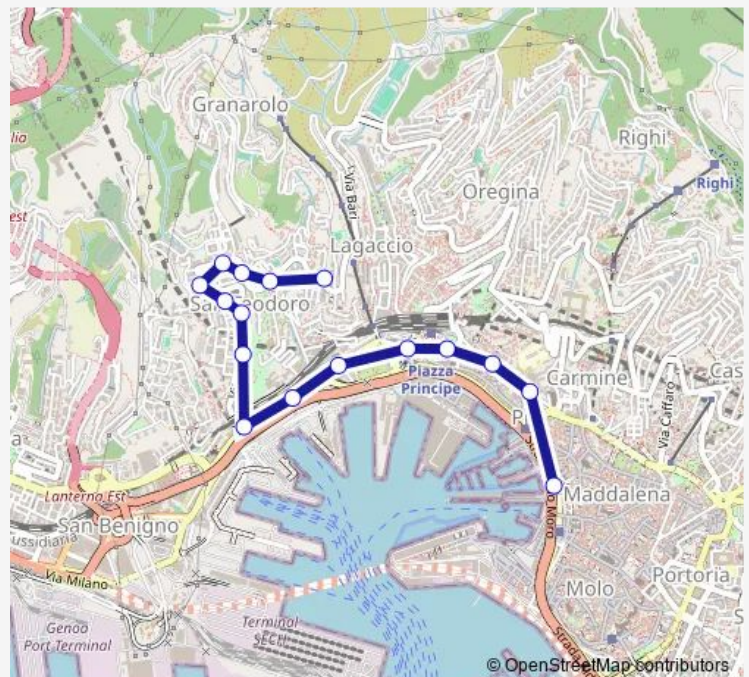

Bus 32 P.za Caricamento -> L.go S.Francesco da Paola

[Go to website](#)

Direction

Cantore 1/Montano — Caricamento/Acquario

11 stops

[Open route schedule](#)

Cantore 1/Montano

Cantore 2/LA Spezia

Cantore 4/S.B. DEL Fossato

Cantore 5/Col

Cantore 6/Matitone

Dinegro/Traghetti-Lanterna

Buozzi/Metro' Dinegro

Marittima/Principe Fs

Gramsci 1/Commenda

Gramsci 2/Metro' Darsena

Caricamento/Acquario

Route schedule

Cantore 1/Montano — Caricamento/Acquario

Monday 05:14-15:50

Tuesday 05:14-15:50

Wednesday 05:14-15:50

Thursday 05:14-15:50

Friday 05:14-15:50

Saturday 05:14-06:54

Sunday 05:14-13:14

Route info

Direction: Cantore 1/Montano

Stops: 11

Trip Duration: 0 hour 10 min

■ 32 — P.za Caricamento -> L.go S.Francesco da Paola