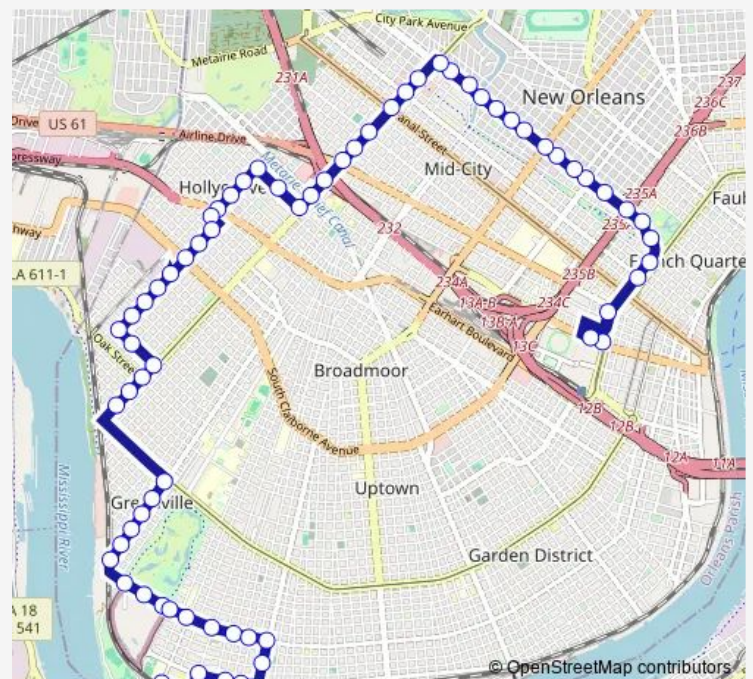

### Direction

Main Library — Children's Hospital

68 stops

[Open route schedule](#)

Main Library

Loyola at Poydras

Poydras at Liberty

Basin at Bienville

Basin at St. Louis

Basin at Essence Way

Basin at N. Villere

Basin at Claiborne

Orleans at N. Prieur

Orleans at N. Galvez

Orleans at N. Tonti

Orleans at N. Dorgenois

### Route schedule

Main Library — Children's Hospital

Monday 05:15-22:38

Tuesday 05:15-22:38

Wednesday 05:15-22:38

Thursday 05:15-22:38

Friday 05:15-22:38

Saturday 05:25-22:30

### Route info

Direction: Main Library

Stops: 68

Trip Duration: 1 hour 2 min

32 — Leonidas-Treme

N. Carrollton at Bienville (Bus)

N. Carrollton at Canal

S. Carrollton at Banks