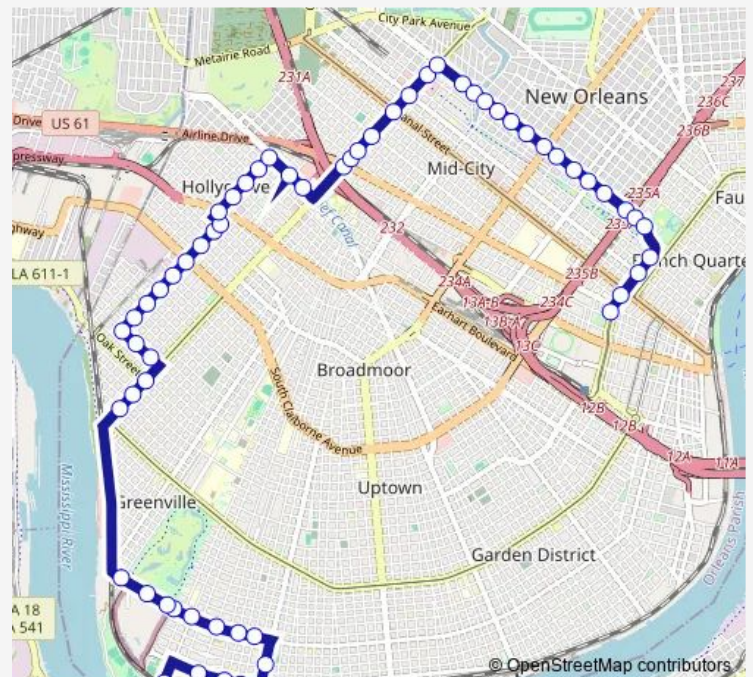

Willow at Leonidas

Leonidas at Birch

Leonidas at Hickory

Route schedule

Children's Hospital — Main Library Zone C

Monday 05:10-22:40

Tuesday 05:10-22:40

Wednesday 05:10-22:40

Thursday 05:10-22:40

Friday 05:10-22:40

Saturday 05:30-22:35

Sunday 05:30-22:35

Route info

Direction: Children's Hospital

Stops: 60

Trip Duration: 0 hour 58 min

32 — Leonidas-Treme

Leonidas at Spruce

Leonidas at Sycamore

Leonidas at S. Claiborne

Leonidas at Apple

Leonidas at Apricot

Leonidas at Pritchard Place

Monroe at Earhart

Magazine at Joseph

Magazine St. at Jefferson Ave.

Jefferson at Laurel

Tchoupitoulas at Joseph

Tchoupitoulas at Nashville

Tchoupitoulas at State

Children's Hospital

32 Bus time schedules and route maps are available in an offline PDF at busmaps.com. Use the busmaps.com website to see live bus times, train schedule or subway schedule, and step-by-step directions for all public transit in New Orleans