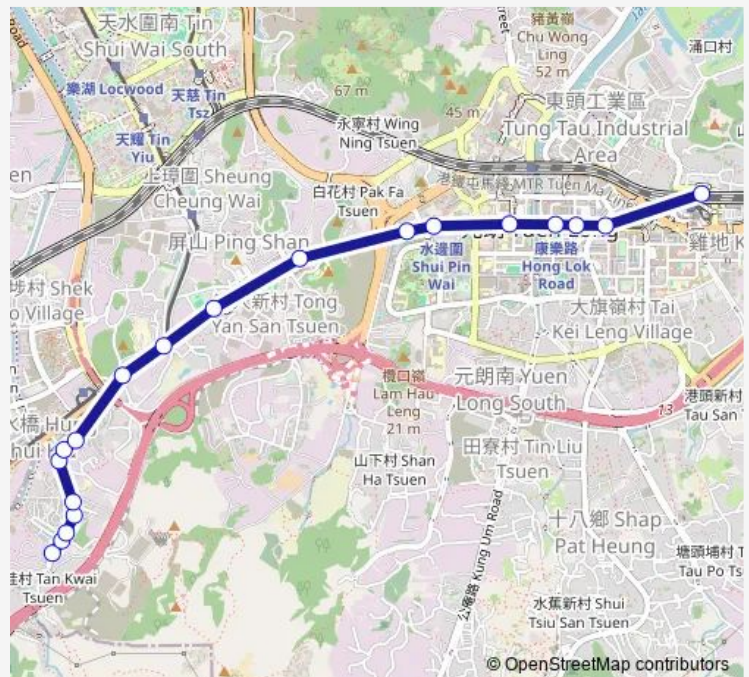

### Route schedule

TAN KWAI TSUEN TERMINUS — YUEN LONG STATION|YUEN LONG STATION

Monday	06:12-16:10
Tuesday	06:12-16:10
Wednesday	06:12-16:10
Thursday	06:12-16:10
Friday	06:12-16:10
Saturday	06:12-16:10
Sunday	06:12-16:10

### Route info

Direction: TAN KWAI TSUEN TERMINUS

Stops: 19

Trip Duration: 0 hour 11 min

■ 32 — Yuen Long Station (North) Public Transport Interchange - TAN Kwai Tsuen