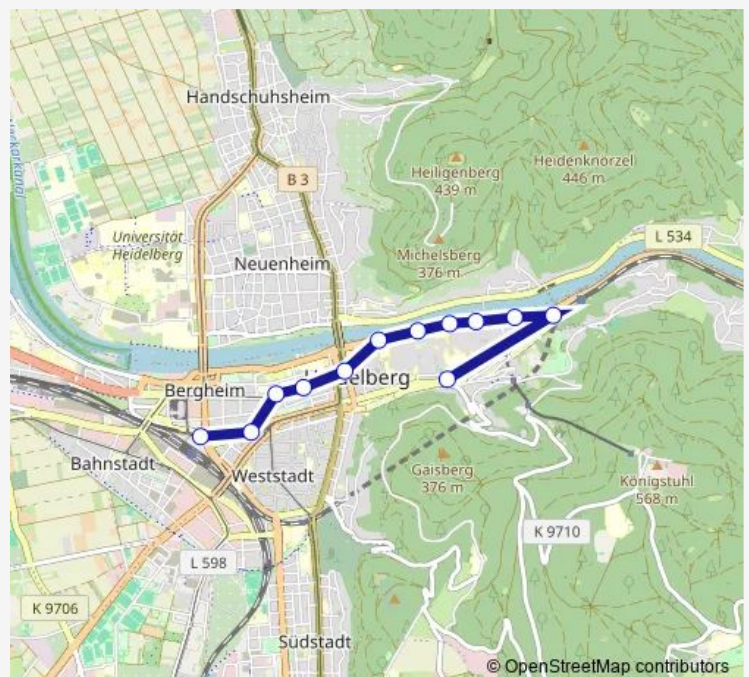

Bus 32 HD Uniklinikum - Zoo - HD Hbf - Bismarckplatz - Universitätsplatz

[Go to website](#)

Direction

HD Hauptbahnhof — Peterskirche

12 stops

[Open route schedule](#)

HD Hauptbahnhof

Stadtwerke

Campus Bergheim

Altes Hallenbad

Bismarckplatz

St. Vincentius-Krankenhaus

Stadthalle

Marstallstraße

Alte Brücke

Neckarmünzplatz

Friday —

Saturday —

Sunday —

Route info

Direction: HD Hauptbahnhof

Stops: 12

Trip Duration: 0 hour 17 min

32 Bus time schedules and route maps are available in an offline PDF at busmaps.com. Use the busmaps.com website to see live bus times, train schedule or subway schedule, and step-by-step directions for all public transit in Heidelberg