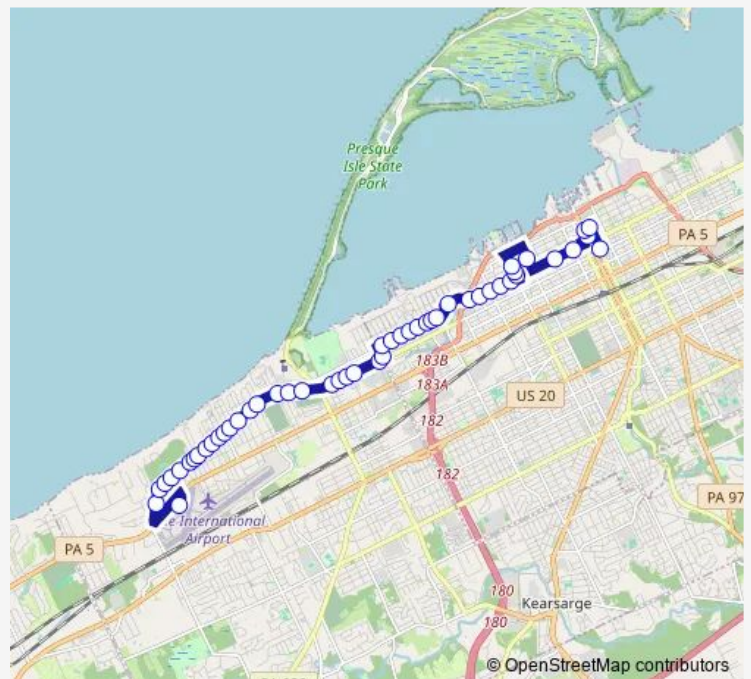

Bus 32 Westlake

[Go to website](#)

Direction
 Erie Intl Airport — French St at Parking Garage
 50 stops
[Open route schedule](#)

- Erie Intl Airport
- W Lake Rd at Duncan Rd
- W Lake Rd at Kerry Ln
- W Lake Rd at Western Ln
- W Lake Rd at Grace St
- W Lake Rd at Northgate
- W Lake Rd at Shenk Ave
- W Lake Rd at Grant Ave
- W Lake Rd at Montpelier Ave
- W Lake Rd at Mcconnell Ave
- W Lake Rd at Ardmore Ave
- W Lake Rd at Chelsea Ave
- W Lake Rd at Powell Ave
- W Lake Rd at Beaumont Ave
- W Lake Rd at Potomac Ave
- W Lake Rd at Clifton
- W Lake Rd at Marshall
- W Lake Rd at Oregon Ave
- W Lake Rd at Wyoming Ave
- W Lake Rd
- W 8th St at Filmore Ave

Route schedule

Erie Intl Airport — French St at Parking Garage

Monday	06:53-18:44
Tuesday	06:53-18:44
Wednesday	06:53-18:44
Thursday	06:53-18:44
Friday	06:53-18:44
Saturday	—
Sunday	—

Route info

Direction: Erie Intl Airport

Stops: 50

Trip Duration: 0 hour 27 min

32 — Westlake

W 8th St at Lowell Ave

W 8th St at Campbell Ave

W 8th St at Douglas

W 8th at Erie Plaza

Pittsburgh & 8th

W 6th St at Colorado Dr

W 6th St at Beverly Dr

W 6th St at Maryland Ave

W 6th St at Delaware Ave

W 6th St at Kahkwa Blvd

W 6th St at Lincoln Ave

W 6th St at Mohawk Dr

W 6th St at Seminole Dr