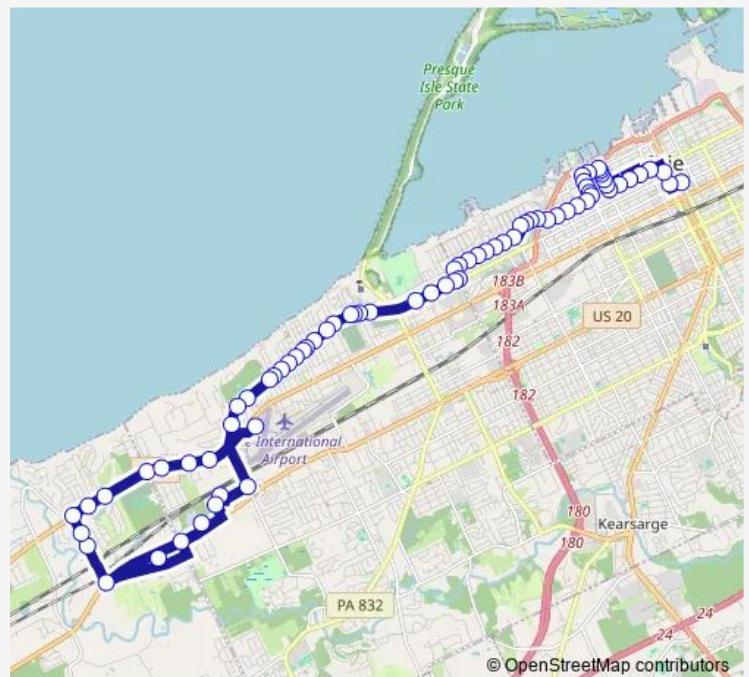

[Go to website](#)

Direction
 Erie Intl Airport — 7th & French St (Bus Shelters)
 56 stops
[Open route schedule](#)

- Erie Intl Airport
- W Lake Rd at Duncan Rd
- W Lake Rd at Kerry Ln
- W Lake Rd at Western Ln
- W Lake Rd at Grace St
- W Lake Rd at Northgate
- W Lake Rd at Shenk Ave
- W Lake Rd at Grant Ave
- W Lake Rd at Montpelier Ave
- W Lake Rd at Mcconnell Ave
- W Lake Rd at Ardmore Ave
- W Lake Rd at Chelsea Ave
- W Lake Rd at Powell Ave
- W Lake Rd at Beaumont Ave
- W Lake Rd at Potomac Ave
- W Lake Rd at Clifton
- W Lake Rd at Marshall
- W Lake Rd at Oregon Ave
- W Lake Rd at Wyoming Ave
- W Lake Rd
- W 8th St at Filmore Ave

Route schedule

Erie Intl Airport — 7th & French St (Bus Shelters)

Monday	06:53-18:44
Tuesday	06:53-18:44
Wednesday	06:53-18:44
Thursday	06:53-18:44
Friday	06:53-18:44
Saturday	—
Sunday	—

Route info

Direction: Erie Intl Airport

Stops: 56

Trip Duration: 0 hour 36 min

32 — Westlake

W 8th St at Lowell Ave

W 8th St at Campbell Ave

W 8th St at Douglas

West Erie Plaza on W. 8th

W 6th St at Colorado Dr

W 6th St at Beverly Dr

W 6th St at Maryland Ave

W 6th St at Delaware Ave

W 6th St at Kahkwa Blvd

W 6th St at Lincoln Ave

W 6th St at Mohawk Dr

W 6th St at Seminole Dr

Frontier Park (Bus Shelter)