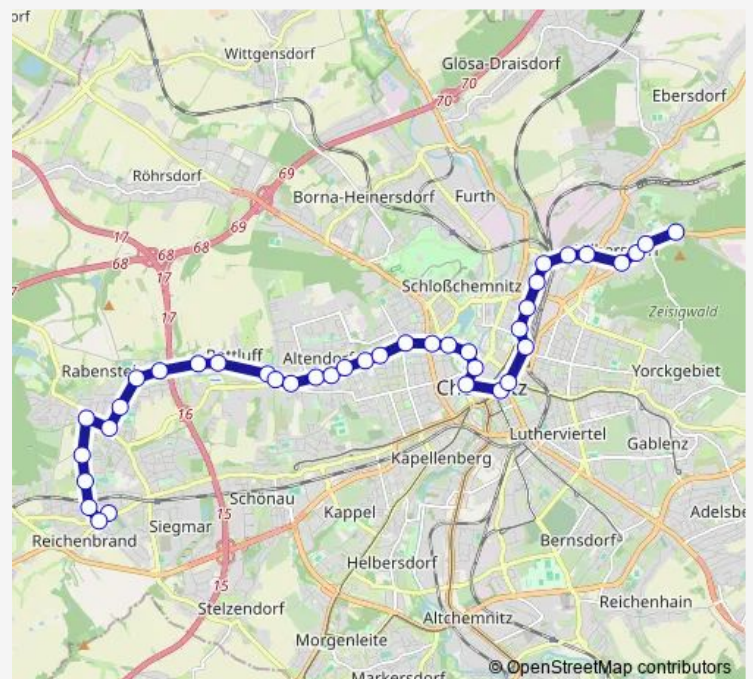

Saturday 19:06-22:56

Sunday 19:06-22:56

Route info

Direction: Chemnitz, Dresdner Str

Stops: 28

Trip Duration: 0 hour 34 min

Chemnitz, Erzbergerstr

Chemnitz, Kochstr

Chemnitz, Zinzendorfstr

Chemnitz, Rudolf-Krahl-Str

Chemnitz, Waldenburger Str

Chemnitz, Kalkstr

Chemnitz, Rottluff

Direction

Zwickau, Pölbitz — Mosel, Schulberg

6 stops

[Open route schedule](#)

Zwickau, Pölbitz

Zwickau, Eisenwerk

Crossen, Muldenbrücke

Oberrothenbach, Wartehalle

Mosel, Wartehalle

Mosel, Schulberg

Route schedule

Route info

Direction: Zwickau, Pölbitz

Stops: 6

Trip Duration: 0 hour 6 min

Direction

Chemnitz, Dresdner Str — Chemnitz, Reichenbrand

40 stops

[Open route schedule](#)