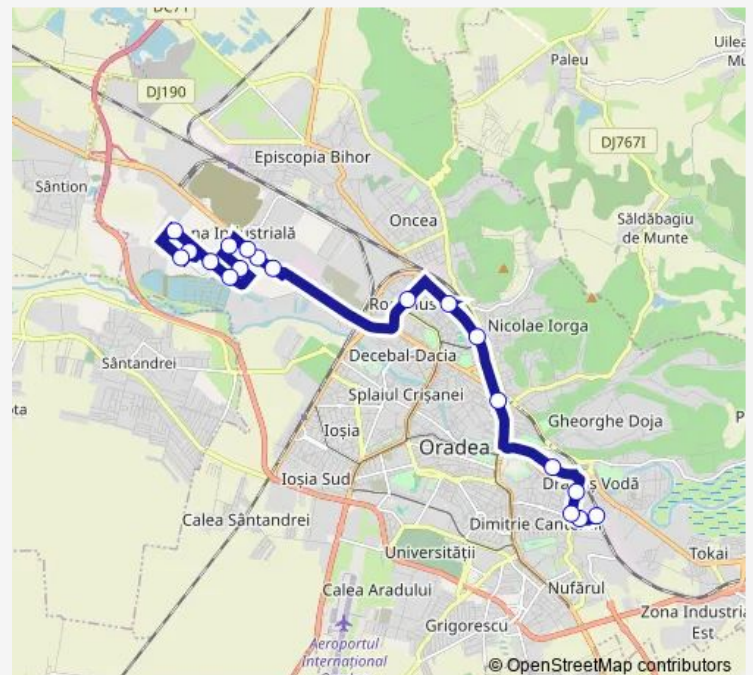

Direction

Gara de Est — Eurobusiness Parc 11

19 stops

[Open route schedule](#)

Gara de Est

Autogara Razboieni Ii

Complex Selesului

Selesului nr.16

Eurobusiness Parc 7

Eurobusiness Parc 8

Eurobusiness Parc 9 bis

Eurobusiness Parc 10 bis

Eurobusiness Parc 4 [s]

Eurobusiness Parc 5 bis

Eurobusiness Parc 11

Route schedule

Gara de Est — Eurobusiness Parc 11

Monday 05:09-21:09

Tuesday 05:09-21:09

Wednesday 05:09-21:09

Thursday 05:09-21:09

Friday 05:09-21:09

Saturday 05:09-21:09

Sunday 05:09-21:09

Route info

Direction: Gara de Est

Stops: 19

Trip Duration: 0 hour 37 min

Direction

Eurobusiness Parc 11 — Gara de Est

20 stops

[Open route schedule](#)